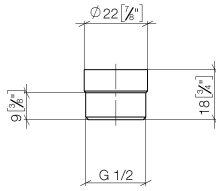

Adapter for shower outlet 3/8" x 1/2" - Brushed Dark Platinum

IMO

12 202 979

- adapter M 20 x 1 female thread x 1/2" male thread for the connection of a shower hose 1/2" female thread

Fits: IMO, LULU, MADISON, MEM, TARA, CL.1, LISSÉ, VAIA, META, CYO

12 202 979

mm [inches]

12 202 979

Parts for other finishes can be found here: [Chrome](#)

Spare parts list

No.	Item Number	Name	Quantity used	Delivery time
1	09 23 01 039 90	sieve	1	2
2	09 24 03 141 20-99	adaptor	1	30