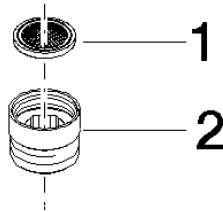

Adapter for shower outlet 3/8" x 1/2" - Brushed Dark Platinum

IMO

12 202 979

- adapter M 20 x 1 female thread x 1/2" male thread for the connection of a shower hose 1/2" female thread

Fits: IMO, LULU, MADISON, MEM, TARA, CL.1, LISSÉ, VAIA, META, CYO

12 202 979

mm [inches]

12 202 979

Parts for other finishes can be found here: [Chrome](#)

Spare parts list

No.	Item Number	Name	Quantity used	Delivery time
1	09 23 01 039 90	sieve	1	2
2	09 24 03 141 20-99	adaptor	1	30