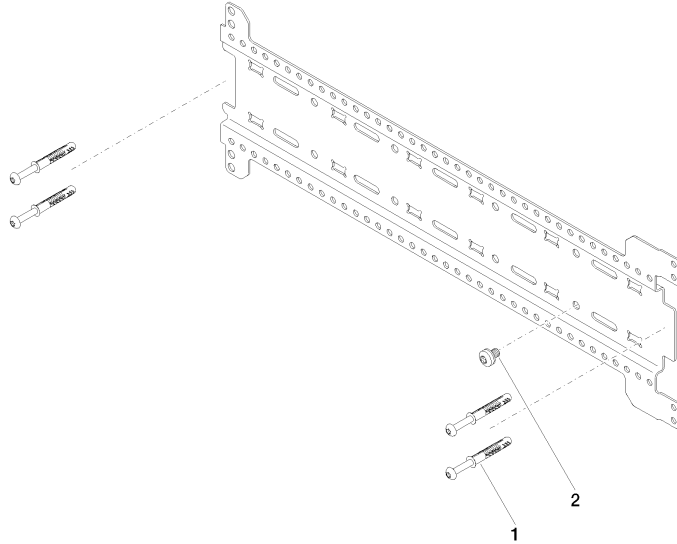

xGRID Installation track 555 mm -

12 360 970 90

- width 555mm
- height 135 mm
- depth 12 mm
- retaining screws and plugs

More about the xGRID installation track can be found in the Shower Book brochure

xGRID Installation track 555 mm -

12 360 970 90

xGRID Installation track 555 mm -

12 360 970 90

Spare parts list

No.	Item Number	Name	Quantity used	Delivery time
1	04 30 31 054 00 90	fixing set	2	2
2	04 30 30 212 00 90	fixing set	1	60