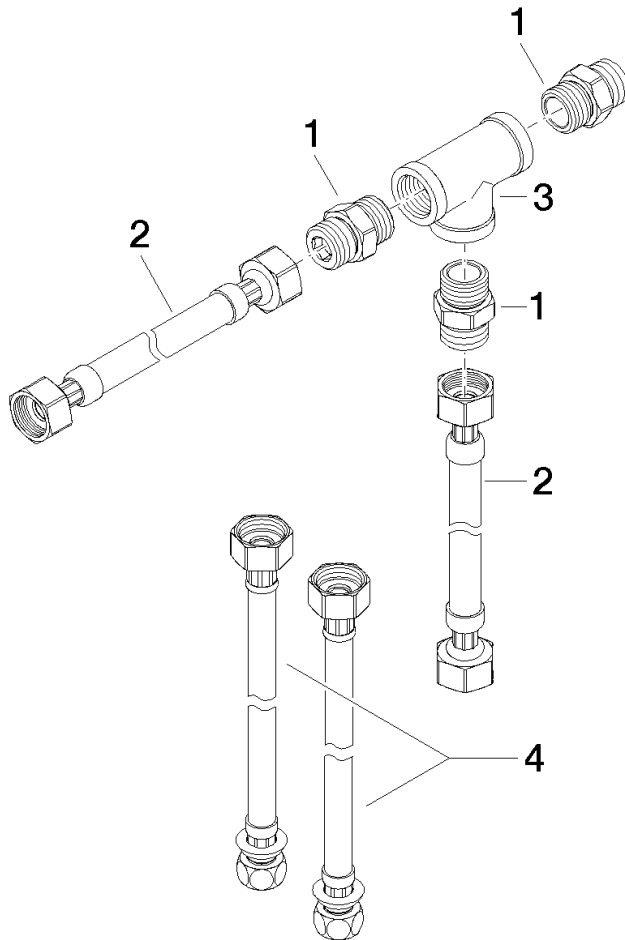

12 509 970 90 Product version from 4/1/2014

- 2x 1/2" x 1/2" x 412mm high pressure hose
- 2x 3/8" x 1/2" x 500mm high pressure hose

Hose connections for combining 2 outlet points with diverter 29 12X SSS.

12 509 970 90 Product version from 4/1/2014

mm [inches]

12 509 970 90 Product version from 4/1/2014

Spare parts list

No.	Item Number	Name	Quantity used	Delivery time
2	12 502 970 90	High pressure hose 1/2" x 1/2" x 400 mm -	2.00	2
4	12 506 970 90	High pressure hoses -	2.00	2
1	09 24 03 242 90	nipple	3.00	2
3	09 17 11 035 90	holder	1.00	2