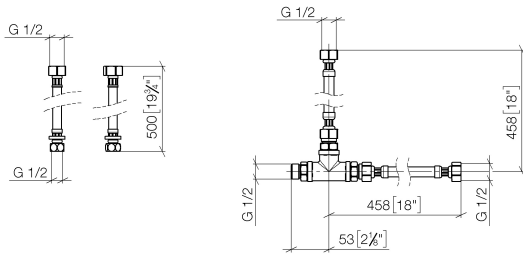

12 509 970 90 Product version from 4/1/2014

- 2x 1/2" x 1/2" x 412mm high pressure hose
- 2x 3/8" x 1/2" x 500mm high pressure hose

Hose connections for combining 2 outlet points with diverter 29 12X SSS.

12 509 970 90 Product version from 4/1/2014

mm [inches]

12 509 970 90 Product version from 4/1/2014

Spare parts list

No.	Item Number	Name	Quantity used	Delivery time
2	12 502 970 90	High pressure hose 1/2" x 1/2" x 400 mm -	2.00	2
4	12 506 970 90	High pressure hoses -	2.00	2
1	09 24 03 242 90	nipple	3.00	2
3	09 17 11 035 90	holder	1.00	2