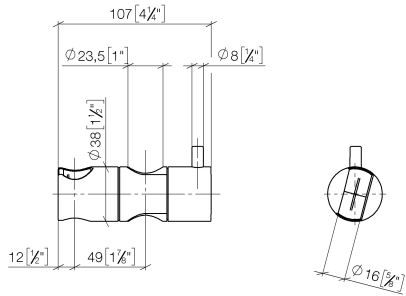

12 570 970

- for pipe diameter 23.5 mm

Fits: IMO, LULU, MADISON, MEM, TARA,
CL.1, LISSÉ, VAIA, META, CYO

	Brushed Platinum	12 570 970-06
	Chrome	12 570 970-00
	Platinum	12 570 970-08
	Dark Chrome	12 570 970-19
	Light Gold	12 570 970-26
	Brushed Light Gold	12 570 970-27
	Brushed Durabronze (23kt Gold)	12 570 970-28
	Matte Black	12 570 970-33
	Brushed Bronze	12 570 970-42
	Brushed Champagne (22kt Gold)	12 570 970-46
	Champagne (22kt Gold)	12 570 970-47
	Brushed Chrome	12 570 970-93
	Brushed Dark Platinum	12 570 970-99

12 570 970

mm [inches]

12 570 970

Parts for other
finishes can be found
here: [Chrome](#)

Spare parts list

No.	Item Number	Name	Quantity used	Delivery time
1	09 12 12 217 90	sleeve	1	2