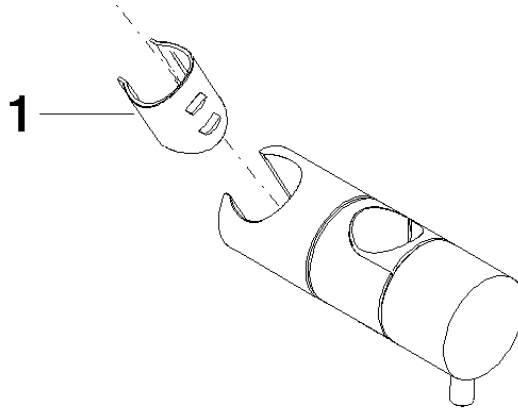

12 570 970

- for pipe diameter 23.5 mm

Fits: IMO, LULU, MADISON, MEM, TARA,
CL.1, LISSÉ, VAIA, META, CYO

	Brushed Platinum	12 570 970-06
	Chrome	12 570 970-00
	Platinum	12 570 970-08
	Dark Chrome	12 570 970-19
	Light Gold	12 570 970-26
	Brushed Light Gold	12 570 970-27
	Brushed Durabronze (23kt Gold)	12 570 970-28
	Matte Black	12 570 970-33
	Brushed Bronze	12 570 970-42
	Brushed Champagne (22kt Gold)	12 570 970-46
	Champagne (22kt Gold)	12 570 970-47
	Brushed Chrome	12 570 970-93
	Brushed Dark Platinum	12 570 970-99

12 570 970

mm [inches]

12 570 970

Parts for other
finishes can be found
here: [Chrome](#)

Spare parts list

No.	Item Number	Name	Quantity used	Delivery time
1	09 12 12 217 90	sleeve	1	2