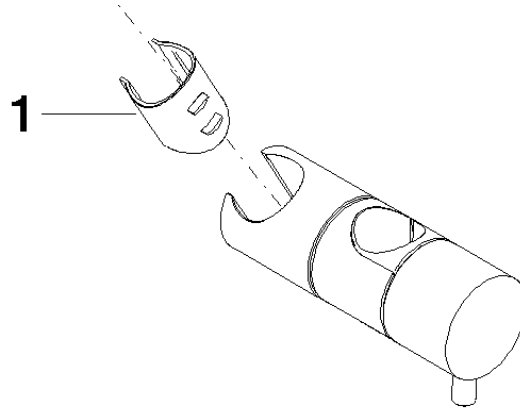

12 570 970

- for pipe diameter 23.5 mm

Fits: IMO, LULU, MADISON, MEM, TARA,
CL.1, LISSÉ, VAIA, META, CYO

	Platinum	12 570 970-08
	Chrome	12 570 970-00
	Brushed Platinum	12 570 970-06
	Dark Chrome	12 570 970-19
	Light Gold	12 570 970-26
	Brushed Light Gold	12 570 970-27
	Brushed Durabronze (23kt Gold)	12 570 970-28
	Matte Black	12 570 970-33
	Brushed Bronze	12 570 970-42
	Brushed Champagne (22kt Gold)	12 570 970-46
	Champagne (22kt Gold)	12 570 970-47
	Brushed Chrome	12 570 970-93
	Brushed Dark Platinum	12 570 970-99

12 570 970

mm [inches]

12 570 970

Parts for other
finishes can be found
here: [Chrome](#)

Spare parts list

No.	Item Number	Name	Quantity used	Delivery time
1	09 12 12 217 90	sleeve	1	2