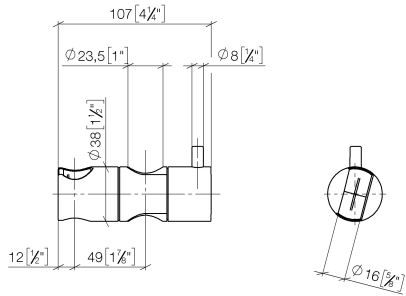

12 570 970

- for pipe diameter 23.5 mm

Fits: IMO, LULU, MADISON, MEM, TARA,
CL.1, LISSÉ, VAIA, META, CYO

	Platinum	12 570 970-08
	Chrome	12 570 970-00
	Brushed Platinum	12 570 970-06
	Dark Chrome	12 570 970-19
	Light Gold	12 570 970-26
	Brushed Light Gold	12 570 970-27
	Brushed Durabronze (23kt Gold)	12 570 970-28
	Matte Black	12 570 970-33
	Brushed Bronze	12 570 970-42
	Brushed Champagne (22kt Gold)	12 570 970-46
	Champagne (22kt Gold)	12 570 970-47
	Brushed Chrome	12 570 970-93
	Brushed Dark Platinum	12 570 970-99

12 570 970

mm [inches]

12 570 970

Parts for other
finishes can be found
here: [Chrome](#)

Spare parts list

No.	Item Number	Name	Quantity used	Delivery time
1	09 12 12 217 90	sleeve	1	2