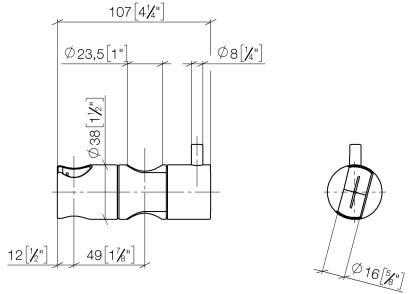

12 570 970

• for pipe diameter 23.5 mm

Fits: IMO, LULU, MADISON, MEM, TARA,
CL.1, LISSÉ, VAIA, META, CYO

	Dark Chrome	12 570 970-19
	Chrome	12 570 970-00
	Brushed Platinum	12 570 970-06
	Platinum	12 570 970-08
	Light Gold	12 570 970-26
	Brushed Light Gold	12 570 970-27
	Brushed Durabronze (23kt Gold)	12 570 970-28
	Matte Black	12 570 970-33
	Brushed Bronze	12 570 970-42
	Brushed Champagne (22kt Gold)	12 570 970-46
	Champagne (22kt Gold)	12 570 970-47
	Brushed Chrome	12 570 970-93
	Brushed Dark Platinum	12 570 970-99

12 570 970

mm [inches]

12 570 970

Parts for other
finishes can be found
here: [Chrome](#)

Slide unit - Dark Chrome

IMO

12 570 970

Spare parts list