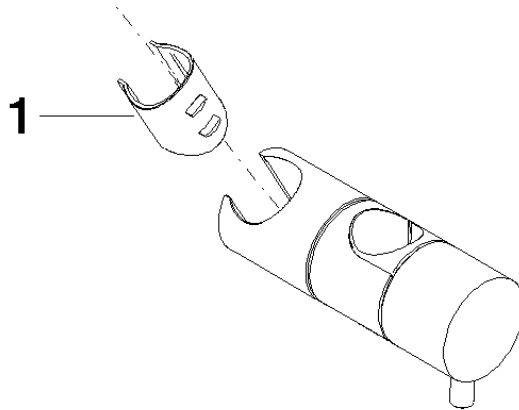

12 570 970

• for pipe diameter 23.5 mm

Fits: IMO, LULU, MADISON, MEM, TARA,  
CL.1, LISSÉ, VAIA, META, CYO

	Brushed Light Gold	12 570 970-27
	Chrome	12 570 970-00
	Brushed Platinum	12 570 970-06
	Platinum	12 570 970-08
	Dark Chrome	12 570 970-19
	Light Gold	12 570 970-26
	Brushed Durabronze (23kt Gold)	12 570 970-28
	Matte Black	12 570 970-33
	Brushed Bronze	12 570 970-42
	Brushed Champagne (22kt Gold)	12 570 970-46
	Champagne (22kt Gold)	12 570 970-47
	Brushed Chrome	12 570 970-93
	Brushed Dark Platinum	12 570 970-99

12 570 970

mm [inches]

12 570 970

Parts for other finishes can be found here: [Chrome](#)

### Spare parts list

No.	Item Number	Name	Quantity used	Delivery time
1	09 12 12 217 90	sleeve	1	2