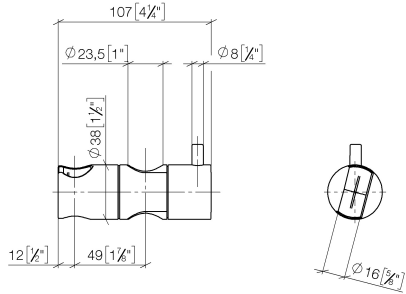

12 570 970

• for pipe diameter 23.5 mm

Fits: IMO, LULU, MADISON, MEM, TARA,  
CL.1, LISSÉ, VAIA, META, CYO

	Brushed Light Gold	12 570 970-27
	Chrome	12 570 970-00
	Brushed Platinum	12 570 970-06
	Platinum	12 570 970-08
	Dark Chrome	12 570 970-19
	Light Gold	12 570 970-26
	Brushed Durabronze (23kt Gold)	12 570 970-28
	Matte Black	12 570 970-33
	Brushed Bronze	12 570 970-42
	Brushed Champagne (22kt Gold)	12 570 970-46
	Champagne (22kt Gold)	12 570 970-47
	Brushed Chrome	12 570 970-93
	Brushed Dark Platinum	12 570 970-99

12 570 970

mm [inches]

12 570 970

Parts for other finishes can be found here: [Chrome](#)

### Spare parts list

No.	Item Number	Name	Quantity used	Delivery time
1	09 12 12 217 90	sleeve	1	2