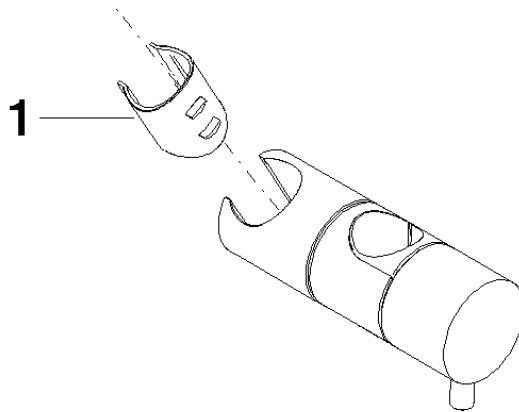

**Slide unit - Brushed Champagne (22kt Gold)**

IMO

12 570 970

• for pipe diameter 23.5 mm

Fits: IMO, LULU, MADISON, MEM, TARA,  
CL.1, LISSÉ, VAIA, META, CYO

	Brushed Champagne (22kt Gold)	12 570 970-46
	Chrome	12 570 970-00
	Brushed Platinum	12 570 970-06
	Platinum	12 570 970-08
	Dark Chrome	12 570 970-19
	Light Gold	12 570 970-26
	Brushed Light Gold	12 570 970-27
	Brushed Durabrass (23kt Gold)	12 570 970-28
	Matte Black	12 570 970-33
	Brushed Bronze	12 570 970-42
	Champagne (22kt Gold)	12 570 970-47
	Brushed Chrome	12 570 970-93
	Brushed Dark Platinum	12 570 970-99

12 570 970

mm [inches]

12 570 970

Parts for other finishes can be found here: [Chrome](#)

### Spare parts list

No.	Item Number	Name	Quantity used	Delivery time
1	09 12 12 217 90	sleeve	1	2