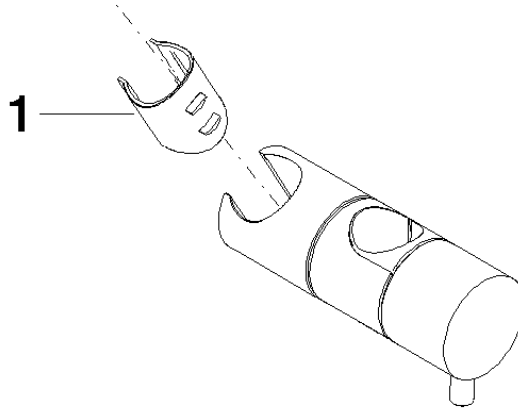

12 570 970

• for pipe diameter 23.5 mm

Fits: IMO, LULU, MADISON, MEM, TARA,
CL.1, LISSÉ, VAIA, META, CYO

	Champagne (22kt Gold)	12 570 970-47
	Chrome	12 570 970-00
	Brushed Platinum	12 570 970-06
	Platinum	12 570 970-08
	Dark Chrome	12 570 970-19
	Light Gold	12 570 970-26
	Brushed Light Gold	12 570 970-27
	Brushed Durabronze (23kt Gold)	12 570 970-28
	Matte Black	12 570 970-33
	Brushed Bronze	12 570 970-42
	Brushed Champagne (22kt Gold)	12 570 970-46
	Brushed Chrome	12 570 970-93
	Brushed Dark Platinum	12 570 970-99

12 570 970

mm [inches]

12 570 970

Parts for other
finishes can be found
here: [Chrome](#)

Spare parts list

No.	Item Number	Name	Quantity used	Delivery time
1	09 12 12 217 90	sleeve	1	2