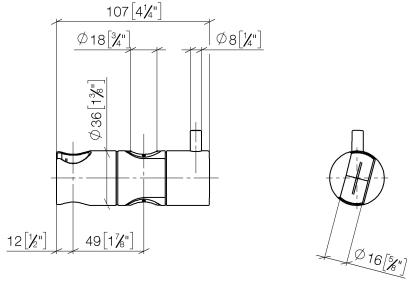

12 580 970

• for pipe diameter 18 mm

Fits: IMO, LULU, MADISON, MEM, TARA,  
CL.1, LISSÉ, VAIA, META, CYO

	Brushed Platinum	12 580 970-06
	Chrome	12 580 970-00
	Platinum	12 580 970-08
	Durabass (23kt Gold)	12 580 970-09
	Dark Chrome	12 580 970-19
	Light Gold	12 580 970-26
	Brushed Light Gold	12 580 970-27
	Brushed Durabass (23kt Gold)	12 580 970-28
	Matte Black	12 580 970-33
	Brushed Bronze	12 580 970-42
	Brushed Champagne (22kt Gold)	12 580 970-46
	Champagne (22kt Gold)	12 580 970-47
	Brushed Chrome	12 580 970-93
	Brushed Dark Platinum	12 580 970-99

12 580 970

mm [inches]

12 580 970

**Product version from 10/1/2023**

Parts for other  
finishes can be found  
here: [Chrome](#)

## Slide unit - Brushed Platinum

IMO

12 580 970

#### Product version from 10/1/2023

No.	Item Number	Name	Quantity used	Delivery time
	09 12 12 217 90	sleeve	2	2