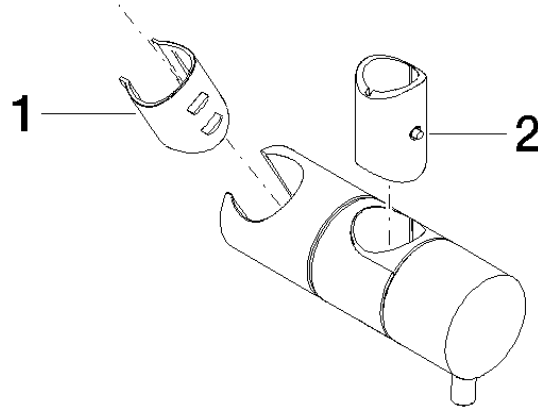

12 580 970

• for pipe diameter 18 mm

Fits: IMO, LULU, MADISON, MEM, TARA,  
CL.1, LISSÉ, VAIA, META, CYO

	Brushed Platinum	12 580 970-06
	Chrome	12 580 970-00
	Platinum	12 580 970-08
	Durabass (23kt Gold)	12 580 970-09
	Dark Chrome	12 580 970-19
	Light Gold	12 580 970-26
	Brushed Light Gold	12 580 970-27
	Brushed Durabass (23kt Gold)	12 580 970-28
	Matte Black	12 580 970-33
	Brushed Bronze	12 580 970-42
	Brushed Champagne (22kt Gold)	12 580 970-46
	Champagne (22kt Gold)	12 580 970-47
	Brushed Chrome	12 580 970-93
	Brushed Dark Platinum	12 580 970-99

12 580 970

mm [inches]

12 580 970

**Product version from 10/1/2023**

Parts for other  
finishes can be found  
here: [Chrome](#)

## Slide unit - Brushed Platinum

IMO

12 580 970

#### Product version from 10/1/2023

No.	Item Number	Name	Quantity used	Delivery time
	09 12 12 217 90	sleeve	2	2