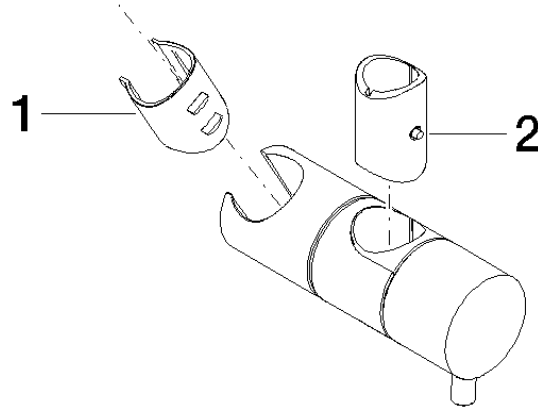

12 580 970

• for pipe diameter 18 mm

Fits: IMO, LULU, MADISON, MEM, TARA,  
CL.1, LISSÉ, VAIA, META, CYO

|  |                               |               |
|--|-------------------------------|---------------|
|    | Platinum                      | 12 580 970-08 |
|    | Chrome                        | 12 580 970-00 |
|    | Brushed Platinum              | 12 580 970-06 |
|    | Durabass (23kt Gold)          | 12 580 970-09 |
|    | Dark Chrome                   | 12 580 970-19 |
|    | Light Gold                    | 12 580 970-26 |
|    | Brushed Light Gold            | 12 580 970-27 |
|    | Brushed Durabass (23kt Gold)  | 12 580 970-28 |
|    | Matte Black                   | 12 580 970-33 |
|   | Brushed Bronze                | 12 580 970-42 |
|  | Brushed Champagne (22kt Gold) | 12 580 970-46 |
|  | Champagne (22kt Gold)         | 12 580 970-47 |
|  | Brushed Chrome                | 12 580 970-93 |
|  | Brushed Dark Platinum         | 12 580 970-99 |

12 580 970

mm [inches]

12 580 970

**Product version from 10/1/2023**

Parts for other  
finishes can be found  
here: [Chrome](#)

Slide unit - Platinum

IMO

12 580 970

**Spare parts list**

**Product version from 10/1/2023**

| No. | Item Number     | Name   | Quantity used | Delivery time |
|-----|-----------------|--------|---------------|---------------|
|     | 09 12 12 217 90 | sleeve | 2             | 2             |