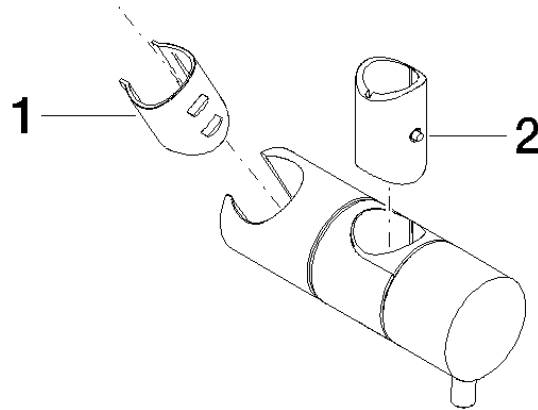

12 580 970

• for pipe diameter 18 mm

Fits: IMO, LULU, MADISON, MEM, TARA,
CL.1, LISSÉ, VAIA, META, CYO

	Dark Chrome	12 580 970-19
	Chrome	12 580 970-00
	Brushed Platinum	12 580 970-06
	Platinum	12 580 970-08
	Durabronze (23kt Gold)	12 580 970-09
	Light Gold	12 580 970-26
	Brushed Light Gold	12 580 970-27
	Brushed Durabronze (23kt Gold)	12 580 970-28
	Matte Black	12 580 970-33
	Brushed Bronze	12 580 970-42
	Brushed Champagne (22kt Gold)	12 580 970-46
	Champagne (22kt Gold)	12 580 970-47
	Brushed Chrome	12 580 970-93
	Brushed Dark Platinum	12 580 970-99

12 580 970

mm [inches]

12 580 970

Parts for other
finishes can be found
here: [Chrome](#)

Slide unit - Dark Chrome

IMO

12 580 970

Spare parts list