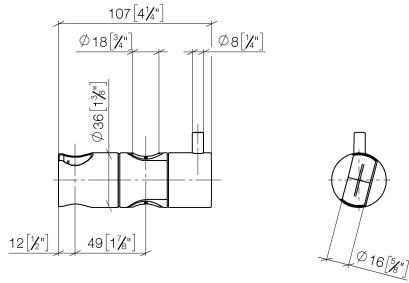

12 580 970

• for pipe diameter 18 mm

Fits: IMO, LULU, MADISON, MEM, TARA,
CL.1, LISSÉ, VAIA, META, CYO

	Dark Chrome	12 580 970-19
	Chrome	12 580 970-00
	Brushed Platinum	12 580 970-06
	Platinum	12 580 970-08
	Durabronze (23kt Gold)	12 580 970-09
	Light Gold	12 580 970-26
	Brushed Light Gold	12 580 970-27
	Brushed Durabronze (23kt Gold)	12 580 970-28
	Matte Black	12 580 970-33
	Brushed Bronze	12 580 970-42
	Brushed Champagne (22kt Gold)	12 580 970-46
	Champagne (22kt Gold)	12 580 970-47
	Brushed Chrome	12 580 970-93
	Brushed Dark Platinum	12 580 970-99

12 580 970

mm [inches]

12 580 970

Parts for other
finishes can be found
here: [Chrome](#)

Slide unit - Dark Chrome

IMO

12 580 970

Spare parts list