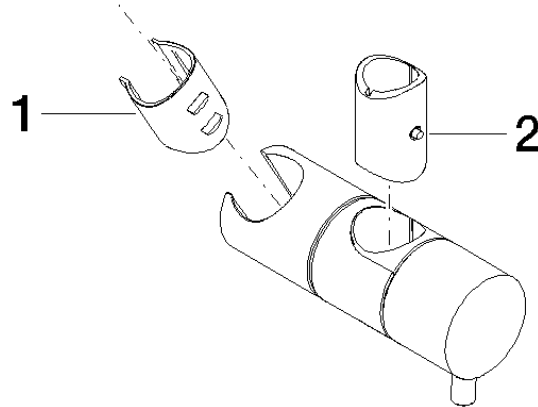

12 580 970

• for pipe diameter 18 mm

Fits: IMO, LULU, MADISON, MEM, TARA,
CL.1, LISSÉ, VAIA, META, CYO

	Brushed Light Gold	12 580 970-27
	Chrome	12 580 970-00
	Brushed Platinum	12 580 970-06
	Platinum	12 580 970-08
	Durabronze (23kt Gold)	12 580 970-09
	Dark Chrome	12 580 970-19
	Light Gold	12 580 970-26
	Brushed Durabronze (23kt Gold)	12 580 970-28
	Matte Black	12 580 970-33
	Brushed Bronze	12 580 970-42
	Brushed Champagne (22kt Gold)	12 580 970-46
	Champagne (22kt Gold)	12 580 970-47
	Brushed Chrome	12 580 970-93
	Brushed Dark Platinum	12 580 970-99

12 580 970

mm [inches]

12 580 970

Product version from 10/1/2023

Parts for other
finishes can be found
here: [Chrome](#)

Slide unit - Brushed Light Gold

IMO

12 580 970

Spare parts list

Product version from 10/1/2023

No.	Item Number	Name	Quantity used	Delivery time
	09 12 12 217 90	sleeve	2	2