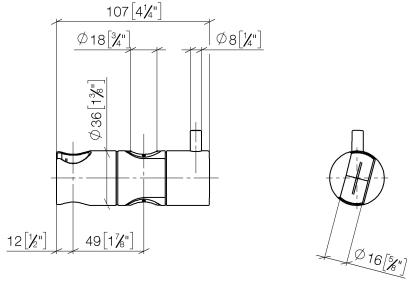

12 580 970

• for pipe diameter 18 mm

Fits: IMO, LULU, MADISON, MEM, TARA,
CL.1, LISSÉ, VAIA, META, CYO

	Brushed Light Gold	12 580 970-27
	Chrome	12 580 970-00
	Brushed Platinum	12 580 970-06
	Platinum	12 580 970-08
	Durabronze (23kt Gold)	12 580 970-09
	Dark Chrome	12 580 970-19
	Light Gold	12 580 970-26
	Brushed Durabronze (23kt Gold)	12 580 970-28
	Matte Black	12 580 970-33
	Brushed Bronze	12 580 970-42
	Brushed Champagne (22kt Gold)	12 580 970-46
	Champagne (22kt Gold)	12 580 970-47
	Brushed Chrome	12 580 970-93
	Brushed Dark Platinum	12 580 970-99

12 580 970

mm [inches]

12 580 970

Product version from 10/1/2023

Parts for other
finishes can be found
here: [Chrome](#)

Slide unit - Brushed Light Gold

IMO

12 580 970

Spare parts list

Product version from 10/1/2023

No.	Item Number	Name	Quantity used	Delivery time
	09 12 12 217 90	sleeve	2	2