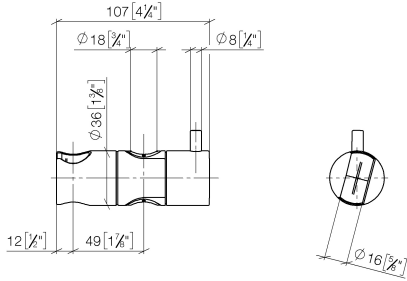

12 580 970

• for pipe diameter 18 mm

Fits: IMO, LULU, MADISON, MEM, TARA,
CL.1, LISSÉ, VAIA, META, CYO

	Matte Black	12 580 970-33
	Chrome	12 580 970-00
	Brushed Platinum	12 580 970-06
	Platinum	12 580 970-08
	Durabrand (23kt Gold)	12 580 970-09
	Dark Chrome	12 580 970-19
	Light Gold	12 580 970-26
	Brushed Light Gold	12 580 970-27
	Brushed Durabrand (23kt Gold)	12 580 970-28
	Brushed Bronze	12 580 970-42
	Brushed Champagne (22kt Gold)	12 580 970-46
	Champagne (22kt Gold)	12 580 970-47
	Brushed Chrome	12 580 970-93
	Brushed Dark Platinum	12 580 970-99

12 580 970

mm [inches]

12 580 970

Product version from 10/1/2023

Parts for other
finishes can be found
here: [Chrome](#)

Slide unit - Matte Black

IMO

12 580 970

Spare parts list

Product version from 10/1/2023

No.	Item Number	Name	Quantity used	Delivery time
	09 12 12 217 90	sleeve	2	2