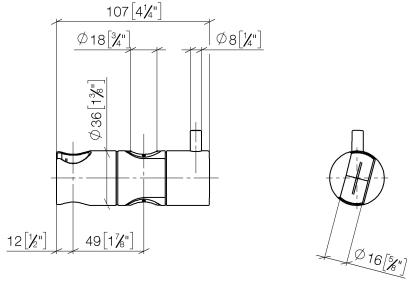

12 580 970

• for pipe diameter 18 mm

Fits: IMO, LULU, MADISON, MEM, TARA,  
CL.1, LISSÉ, VAIA, META, CYO

	Brushed Bronze	12 580 970-42
	Chrome	12 580 970-00
	Brushed Platinum	12 580 970-06
	Platinum	12 580 970-08
	Durabronze (23kt Gold)	12 580 970-09
	Dark Chrome	12 580 970-19
	Light Gold	12 580 970-26
	Brushed Light Gold	12 580 970-27
	Brushed Durabronze (23kt Gold)	12 580 970-28
	Matte Black	12 580 970-33
	Brushed Champagne (22kt Gold)	12 580 970-46
	Champagne (22kt Gold)	12 580 970-47
	Brushed Chrome	12 580 970-93
	Brushed Dark Platinum	12 580 970-99

12 580 970

mm [inches]

12 580 970

**Product version from 10/1/2023**

Parts for other  
finishes can be found  
here: [Chrome](#)

## Slide unit - Brushed Bronze

IMO

12 580 970

#### Product version from 10/1/2023

No.	Item Number	Name	Quantity used	Delivery time
	09 12 12 217 90	sleeve	2	2