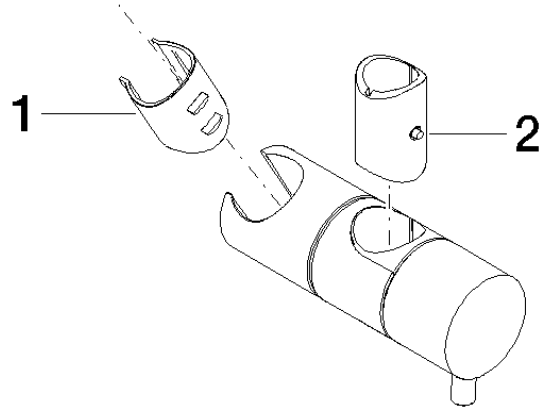

12 580 970

• for pipe diameter 18 mm

Fits: IMO, LULU, MADISON, MEM, TARA,  
CL.1, LISSÉ, VAIA, META, CYO

	Brushed Bronze	12 580 970-42
	Chrome	12 580 970-00
	Brushed Platinum	12 580 970-06
	Platinum	12 580 970-08
	Durabronze (23kt Gold)	12 580 970-09
	Dark Chrome	12 580 970-19
	Light Gold	12 580 970-26
	Brushed Light Gold	12 580 970-27
	Brushed Durabronze (23kt Gold)	12 580 970-28
	Matte Black	12 580 970-33
	Brushed Champagne (22kt Gold)	12 580 970-46
	Champagne (22kt Gold)	12 580 970-47
	Brushed Chrome	12 580 970-93
	Brushed Dark Platinum	12 580 970-99

12 580 970

mm [inches]

12 580 970

**Product version from 10/1/2023**

Parts for other  
finishes can be found  
here: [Chrome](#)

## Slide unit - Brushed Bronze

IMO

12 580 970

#### Product version from 10/1/2023

No.	Item Number	Name	Quantity used	Delivery time
	09 12 12 217 90	sleeve	2	2