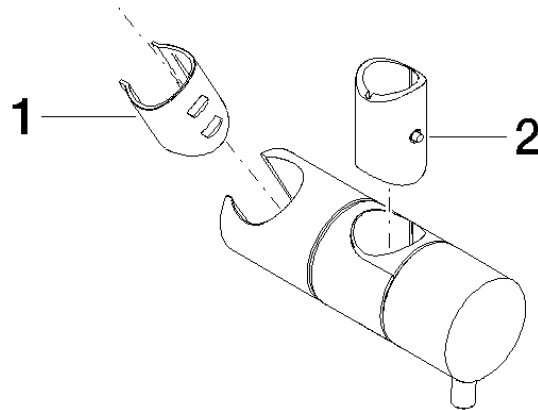

Slide unit - Brushed Champagne (22kt Gold)

IMO

12 580 970

• for pipe diameter 18 mm

Fits: IMO, LULU, MADISON, MEM, TARA,
CL.1, LISSÉ, VAIA, META, CYO

	Brushed Champagne (22kt Gold)	12 580 970-46
	Chrome	12 580 970-00
	Brushed Platinum	12 580 970-06
	Platinum	12 580 970-08
	Durabross (23kt Gold)	12 580 970-09
	Dark Chrome	12 580 970-19
	Light Gold	12 580 970-26
	Brushed Light Gold	12 580 970-27
	Brushed Durabross (23kt Gold)	12 580 970-28
	Matte Black	12 580 970-33
	Brushed Bronze	12 580 970-42
	Champagne (22kt Gold)	12 580 970-47
	Brushed Chrome	12 580 970-93
	Brushed Dark Platinum	12 580 970-99

12 580 970

mm [inches]

12 580 970

Product version from 10/1/2023

Parts for other
finishes can be found
here: [Chrome](#)

Slide unit - Brushed Champagne (22kt Gold)

IMO

12 580 970

Spare parts list

Product version from 10/1/2023

No.	Item Number	Name	Quantity used	Delivery time
	09 12 12 217 90	sleeve	2	2