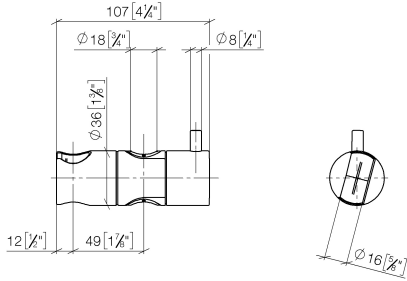

Slide unit - Brushed Champagne (22kt Gold)

IMO

12 580 970

• for pipe diameter 18 mm

Fits: IMO, LULU, MADISON, MEM, TARA,
CL.1, LISSÉ, VAIA, META, CYO

	Brushed Champagne (22kt Gold)	12 580 970-46
	Chrome	12 580 970-00
	Brushed Platinum	12 580 970-06
	Platinum	12 580 970-08
	Durabross (23kt Gold)	12 580 970-09
	Dark Chrome	12 580 970-19
	Light Gold	12 580 970-26
	Brushed Light Gold	12 580 970-27
	Brushed Durabross (23kt Gold)	12 580 970-28
	Matte Black	12 580 970-33
	Brushed Bronze	12 580 970-42
	Champagne (22kt Gold)	12 580 970-47
	Brushed Chrome	12 580 970-93
	Brushed Dark Platinum	12 580 970-99

12 580 970

mm [inches]

12 580 970

Product version from 10/1/2023

Parts for other
finishes can be found
here: [Chrome](#)

Slide unit - Brushed Champagne (22kt Gold)

IMO

12 580 970

Spare parts list

Product version from 10/1/2023

No.	Item Number	Name	Quantity used	Delivery time
	09 12 12 217 90	sleeve	2	2