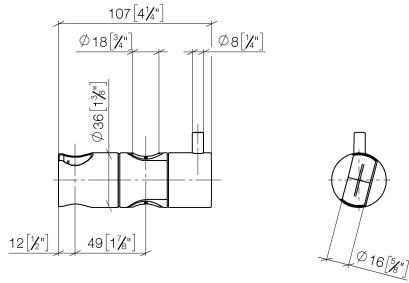

Slide unit - Champagne (22kt Gold)

IMO

12 580 970

• for pipe diameter 18 mm

Fits: IMO, LULU, MADISON, MEM, TARA,
CL.1, LISSÉ, VAIA, META, CYO

	Champagne (22kt Gold)	12 580 970-47
	Chrome	12 580 970-00
	Brushed Platinum	12 580 970-06
	Platinum	12 580 970-08
	Durabrand (23kt Gold)	12 580 970-09
	Dark Chrome	12 580 970-19
	Light Gold	12 580 970-26
	Brushed Light Gold	12 580 970-27
	Brushed Durabrand (23kt Gold)	12 580 970-28
	Matte Black	12 580 970-33
	Brushed Bronze	12 580 970-42
	Brushed Champagne (22kt Gold)	12 580 970-46
	Brushed Chrome	12 580 970-93
	Brushed Dark Platinum	12 580 970-99

12 580 970

mm [inches]

12 580 970

Product version from 10/1/2023

Parts for other
finishes can be found
here: [Chrome](#)

Slide unit - Champagne (22kt Gold)

IMO

12 580 970

Spare parts list

Product version from 10/1/2023

No.	Item Number	Name	Quantity used	Delivery time
	09 12 12 217 90	sleeve	2	2