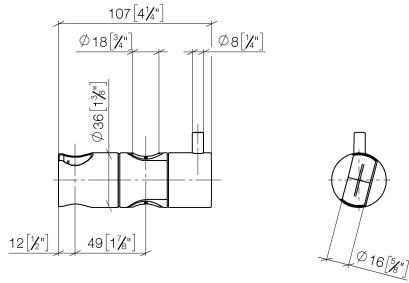

Slide unit - Brushed Dark Platinum

IMO

12 580 970

• for pipe diameter 18 mm

Fits: IMO, LULU, MADISON, MEM, TARA,
CL.1, LISSÉ, VAIA, META, CYO

	Brushed Dark Platinum	12 580 970-99
	Chrome	12 580 970-00
	Brushed Platinum	12 580 970-06
	Platinum	12 580 970-08
	Durabrand (23kt Gold)	12 580 970-09
	Dark Chrome	12 580 970-19
	Light Gold	12 580 970-26
	Brushed Light Gold	12 580 970-27
	Brushed Durabrand (23kt Gold)	12 580 970-28
	Matte Black	12 580 970-33
	Brushed Bronze	12 580 970-42
	Brushed Champagne (22kt Gold)	12 580 970-46
	Champagne (22kt Gold)	12 580 970-47
	Brushed Chrome	12 580 970-93

12 580 970

mm [inches]

12 580 970

Product version from 10/1/2023

Parts for other
finishes can be found
here: [Chrome](#)

Slide unit - Brushed Dark Platinum

IMO

12 580 970

Spare parts list

Product version from 10/1/2023

No.	Item Number	Name	Quantity used	Delivery time
	09 12 12 217 90	sleeve	2	2