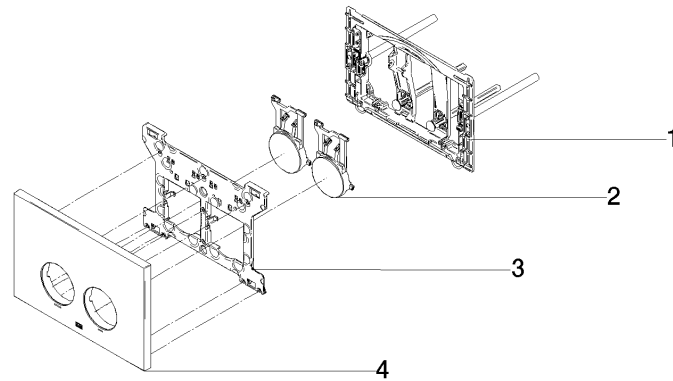

Flush plate for concealed WC cisterns made by Geberit round - Platinum

IMO

12 665 979

- cover plate 169 x 246 x 12 mm
- Mechanical flush plate with manual flush buttons
- For 2-volume flushing system
- Includes mounting frame, actuator rods and fastening material
- Sound-absorbing push rods, tool-free fast adjustment
- Compatible with all Geberit Sigma series cisterns from 2001 onwards

12 665 979

mm [inches]

12 665 979

Parts for other finishes can be found here: [Chrome](#)

Spare parts list

No.	Item Number	Name	Quantity used	Delivery time
1	90 28 01 030 00 90	base	1	2
2	90 20 97 100 00-08	button	2	40
3	90 28 10 212 00 90	base	1	2
4	90 11 97 012 00-08	cover	1	40