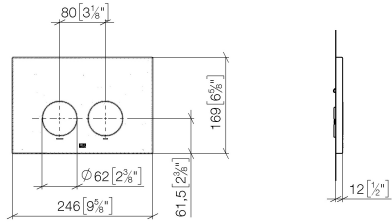

Flush plate for concealed WC cisterns made by Geberit round - Platinum

IMO

12 665 979

- cover plate 169 x 246 x 12 mm
- Mechanical flush plate with manual flush buttons
- For 2-volume flushing system
- Includes mounting frame, actuator rods and fastening material
- Sound-absorbing push rods, tool-free fast adjustment
- Compatible with all Geberit Sigma series cisterns from 2001 onwards

12 665 979

mm [inches]

12 665 979

Parts for other finishes can be found here: [Chrome](#)

Spare parts list

No.	Item Number	Name	Quantity used	Delivery time
1	90 28 01 030 00 90	base	1	2
2	90 20 97 100 00-08	button	2	40
3	90 28 10 212 00 90	base	1	2
4	90 11 97 012 00-08	cover	1	40