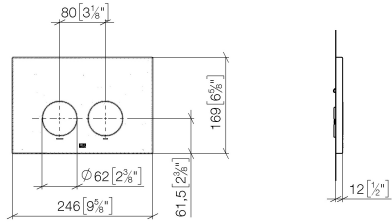

Flush plate for concealed WC cisterns made by Geberit round - Brushed Light Gold

IMO

12 665 979

- cover plate 169 x 246 x 12 mm
- Mechanical flush plate with manual flush buttons
- For 2-volume flushing system
- Includes mounting frame, actuator rods and fastening material
- Sound-absorbing push rods, tool-free fast adjustment
- Compatible with all Geberit Sigma series cisterns from 2001 onwards

Flush plate for concealed WC cisterns made by Geberit round - Brushed Light Gold

IMO

12 665 979

mm [inches]

12 665 979
Parts for other
finishes can be found
here: [Chrome](#)

Spare parts list

No.	Item Number	Name	Quantity used	Delivery time
1	90 28 01 030 00 90	base	1	2
2	90 20 97 100 00-27	button	2	30
3	90 28 10 212 00 90	base	1	2
4	90 11 97 012 00-27	cover	1	30