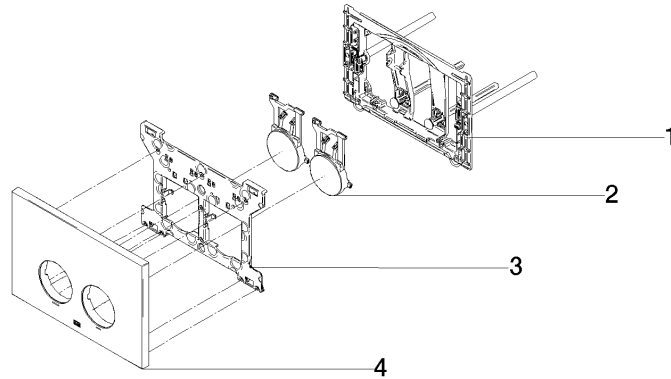

Flush plate for concealed WC cisterns made by Geberit round - Brushed Light Gold

IMO

12 665 979

- cover plate 169 x 246 x 12 mm
- Mechanical flush plate with manual flush buttons
- For 2-volume flushing system
- Includes mounting frame, actuator rods and fastening material
- Sound-absorbing push rods, tool-free fast adjustment
- Compatible with all Geberit Sigma series cisterns from 2001 onwards

Flush plate for concealed WC cisterns made by Geberit round - Brushed Light Gold

IMO

12 665 979

mm [inches]

12 665 979
Parts for other
finishes can be found
here: [Chrome](#)

Spare parts list

No.	Item Number	Name	Quantity used	Delivery time
1	90 28 01 030 00 90	base	1	2
2	90 20 97 100 00-27	button	2	30
3	90 28 10 212 00 90	base	1	2
4	90 11 97 012 00-27	cover	1	30