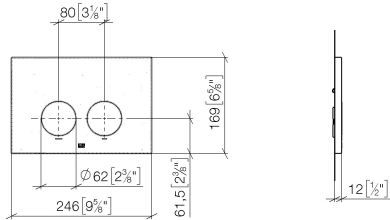

12 665 979

- cover plate 169 x 246 x 12 mm
- Mechanical flush plate with manual flush buttons
- For 2-volume flushing system
- Includes mounting frame, actuator rods and fastening material
- Sound-absorbing push rods, tool-free fast adjustment
- Compatible with all Geberit Sigma series cisterns from 2001 onwards

12 665 979

mm [inches]

12 665 979

Product version from 4/1/2024

Parts for other
finishes can be found
here: [Chrome](#)

Flush plate for concealed WC cisterns made by Geberit round - Matte Black

IMO

12 665 979