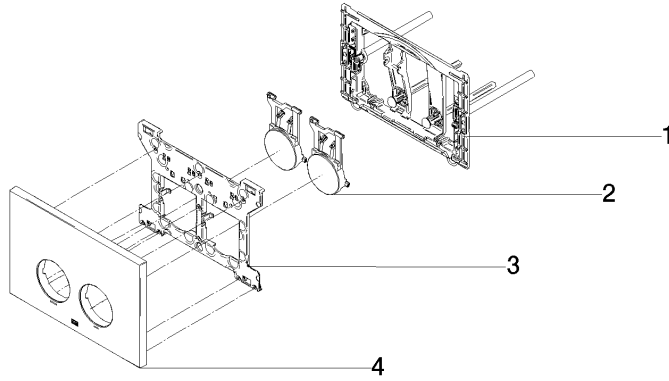

12 665 979

mm [inches]

12 665 979

Product version from 4/1/2024

Parts for other
finishes can be found
here: [Chrome](#)

Flush plate for concealed WC cisterns made by Geberit round - Matte Black

IMO

12 665 979