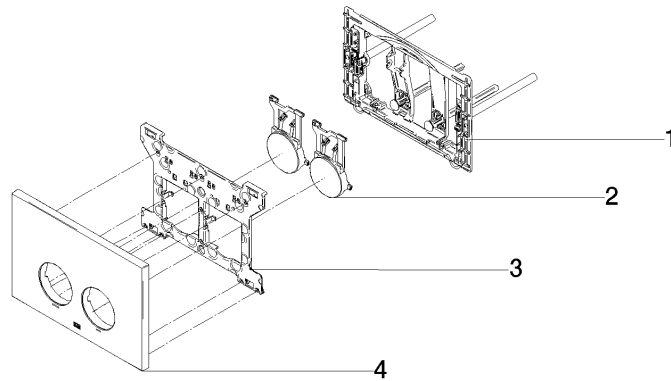

Flush plate for concealed WC cisterns made by Geberit round - Brushed
Champagne (22kt Gold)

IMO

12 665 979

Parts for other
finishes can be found
here: [Chrome](#)

Spare parts list

No.	Item Number	Name	Quantity used	Delivery time
1	90 28 01 030 00 90	base	1	2
2	90 20 97 100 00-46	button	2	30
3	90 28 10 212 00 90	base	1	2
4	90 11 97 012 00-46	cover	1	30