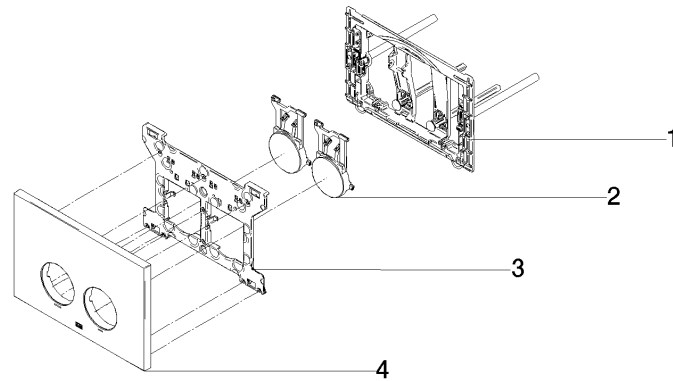

Flush plate for concealed WC cisterns made by Geberit round - Champagne (22kt Gold)

IMO

12 665 979

- cover plate 169 x 246 x 12 mm
- Mechanical flush plate with manual flush buttons
- For 2-volume flushing system
- Includes mounting frame, actuator rods and fastening material
- Sound-absorbing push rods, tool-free fast adjustment
- Compatible with all Geberit Sigma series cisterns from 2001 onwards

Flush plate for concealed WC cisterns made by Geberit round - Champagne
(22kt Gold)

IMO

12 665 979

mm [inches]

Flush plate for concealed WC cisterns made by Geberit round - Champagne
(22kt Gold)

IMO

12 665 979
Parts for other
finishes can be found
here: Chrome

Spare parts list

No.	Item Number	Name	Quantity used	Delivery time
1	90 28 01 030 00 90	base	1	2
2	90 20 97 100 00-47	button	2	30
3	90 28 10 212 00 90	base	1	2
4	90 11 97 012 00-47	cover	1	30