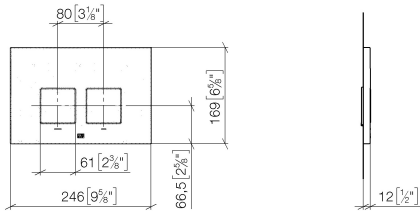

12 665 980

- cover plate 169 x 246 x 12 mm
- Mechanical flush plate with manual flush buttons
- For 2-volume flushing system
- Includes mounting frame, actuator rods and fastening material
- Sound-absorbing push rods, tool-free fast adjustment
- Compatible with all Geberit Sigma series cisterns from 2001 onwards

Fits: MEM, CL.1

	Light Gold	12 665 980-26
	Chrome	12 665 980-00
	Brushed Platinum	12 665 980-06
	Platinum	12 665 980-08
	Durabress (23kt Gold)	12 665 980-09
	Dark Chrome	12 665 980-19
	Brushed Light Gold	12 665 980-27
	Brushed Durabress (23kt Gold)	12 665 980-28
	Matte Black	12 665 980-33
	Brushed Bronze	12 665 980-42
	Brushed Champagne (22kt Gold)	12 665 980-46
	Champagne (22kt Gold)	12 665 980-47
	Brushed Chrome	12 665 980-93
	Brushed Dark Platinum	12 665 980-99

12 665 980

mm [inches]

12 665 980

Parts for other finishes can be found here: [Chrome](#)

Spare parts list

No.	Item Number	Name	Quantity used	Delivery time
1	90 28 01 030 00 90	base	1	2
2	90 20 98 000 00-26	button	2	30
3	90 28 10 212 00 90	base	2	2
4	90 11 98 012 00-26	cover	4	-