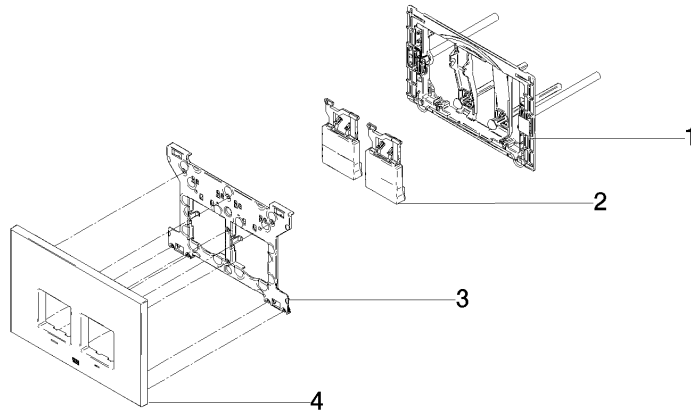

12 665 980

- cover plate 169 x 246 x 12 mm
- Mechanical flush plate with manual flush buttons
- For 2-volume flushing system
- Includes mounting frame, actuator rods and fastening material
- Sound-absorbing push rods, tool-free fast adjustment
- Compatible with all Geberit Sigma series cisterns from 2001 onwards

12 665 980

mm [inches]

12 665 980

Parts for other finishes can be found here: [Chrome](#)

Spare parts list

No.	Item Number	Name	Quantity used	Delivery time
1	90 28 01 030 00 90	base	1	2
2	90 20 98 000 00-26	button	2	30
3	90 28 10 212 00 90	base	2	2
4	90 11 98 012 00-26	cover	4	-