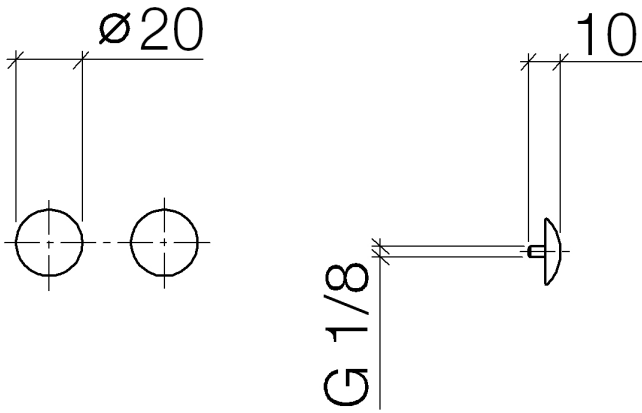

Decorative caps for Perfecto -

IMO

12 801 970

• 1 pair

Including retaining screws available under order no.
12 800 970-FF

Fits: IMO, LULU, MADISON, MEM, TARA,
CL.1, LISSÉ, VAIA, META, CYO

12 801 970-39

	Chrome	12 801 970-00
	Brushed Platinum	12 801 970-06
	Platinum	12 801 970-08
	Durabronze (23kt Gold)	12 801 970-09
	Dark Chrome	12 801 970-19
	Light Gold	12 801 970-26
	Brushed Light Gold	12 801 970-27
	Brushed Durabronze (23kt Gold)	12 801 970-28
	Matte Black	12 801 970-33
	Brushed Bronze	12 801 970-42
		12 801 970-43
	Brushed Champagne (22kt Gold)	12 801 970-46
	Champagne (22kt Gold)	12 801 970-47
	Brushed Chrome	12 801 970-93
	Brushed Dark Platinum	12 801 970-99

12 801 970

Decorative caps for Perfecto -

IMO

12 801 970

Parts for other
finishes can be found
here: [Chrome](#)

Spare parts list