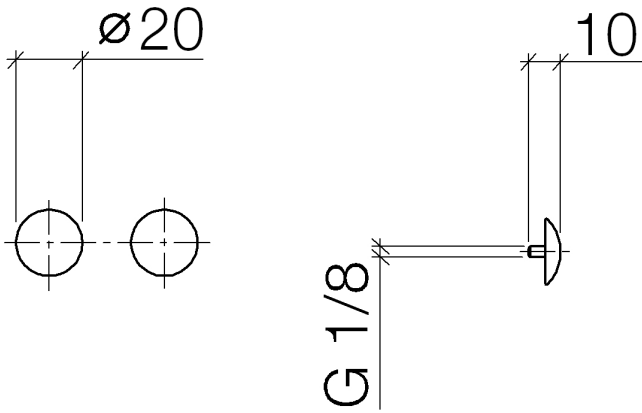

Decorative caps for Perfecto -

IMO

12 801 970

• 1 pair

Including retaining screws available under order no.
12 800 970-FF

Fits: IMO, LULU, MADISON, MEM, TARA,
CL.1, LISSÉ, VAIA, META, CYO

12 801 970-43

	Chrome	12 801 970-00
	Brushed Platinum	12 801 970-06
	Platinum	12 801 970-08
	Durabress (23kt Gold)	12 801 970-09
	Dark Chrome	12 801 970-19
	Light Gold	12 801 970-26
	Brushed Light Gold	12 801 970-27
	Brushed Durabress (23kt Gold)	12 801 970-28
	Matte Black	12 801 970-33
		12 801 970-39
	Brushed Bronze	12 801 970-42
	Brushed Champagne (22kt Gold)	12 801 970-46
	Champagne (22kt Gold)	12 801 970-47
	Brushed Chrome	12 801 970-93
	Brushed Dark Platinum	12 801 970-99

12 801 970

Decorative caps for Perfecto -

IMO

12 801 970

Parts for other
finishes can be found
here: [Chrome](#)

Spare parts list