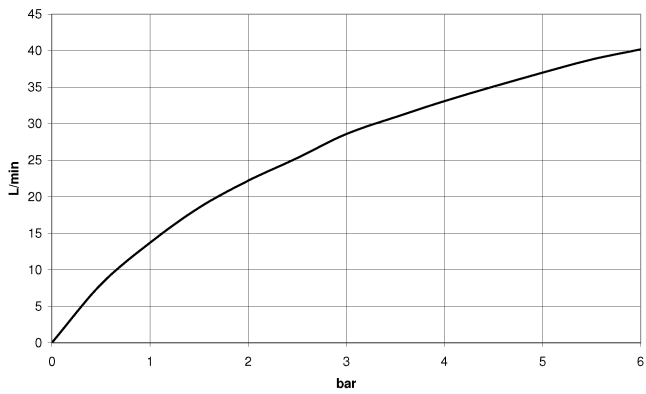

Flow rate chart