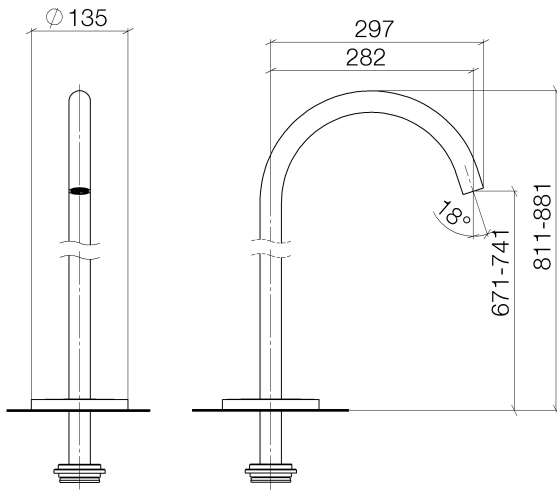

13 672 661

- 282mm projection
- circular normal flow
- total height 811 - 881 mm
- height up to aerator 671 – 741 mm
- slide-on rosettes Ø 135 mm
- max. flow 28.6 l/min at 3 bar flow pressure
- WRAS 2001026

13 672 661

Flow rate chart

13 672 661

Parts for other
finishes can be found
here: [Chrome](#)