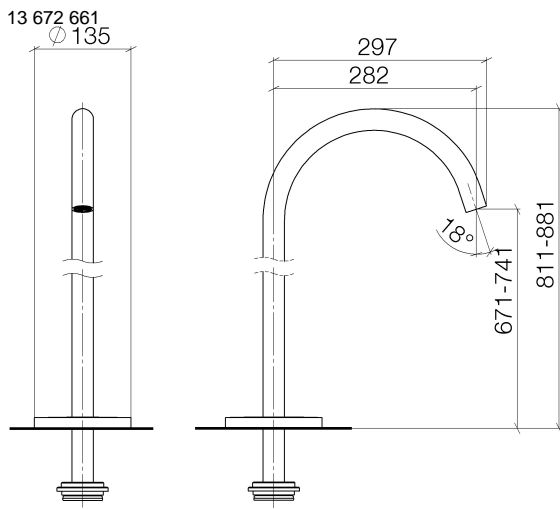

META Bath spout without diverter for free-standing assembly - Brushed Light Gold

META

13 672 661

- 282mm projection
- circular normal flow
- total height 811 - 881 mm
- height up to aerator 671 – 741 mm
- slide-on rosettes Ø 135 mm
- max. flow 28.6 l/min at 3 bar flow pressure

Required miscellaneous

- Concealed floor mounting -**
- min. recess depth 80 mm
 - max. recess depth 150 mm

35 945 970 90

Flow rate chart

13 672 661

Spare parts list

No.	Item Number	Name	Quantity used	Delivery time
1	04 30 09 027 00 90	key	1	2
2	09 29 03 127 90	aerator	1	60
3	09 14 10 101 90	seal	1	2
4	09 27 85 003-27	rosette	1	60
5	09 14 10 084 90	seal	1	2