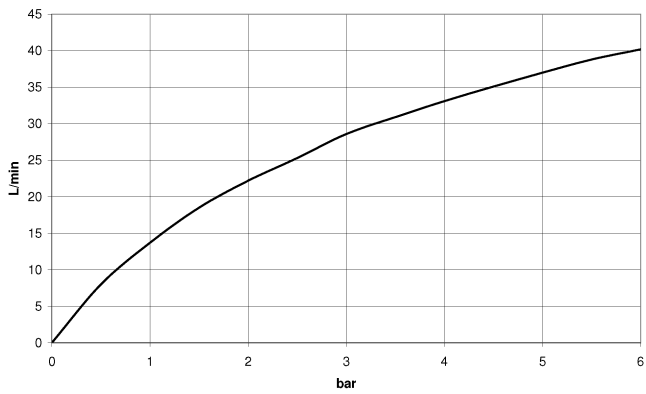

META Bath spout without diverter for free-standing assembly - Brushed Light Gold

META

13 672 661

- 282mm projection
- circular normal flow
- total height 811 - 881 mm
- height up to aerator 671 – 741 mm
- slide-on rosettes Ø 135 mm
- max. flow 28.6 l/min at 3 bar flow pressure

Required miscellaneous

- Concealed floor mounting -**
- min. recess depth 80 mm
 - max. recess depth 150 mm

35 945 970 90

Flow rate chart

13 672 661

Spare parts list

No.	Item Number	Name	Quantity used	Delivery time
1	04 30 09 027 00 90	key	1	2
2	09 29 03 127 90	aerator	1	60
3	09 14 10 101 90	seal	1	2
4	09 27 85 003-27	rosette	1	60
5	09 14 10 084 90	seal	1	2