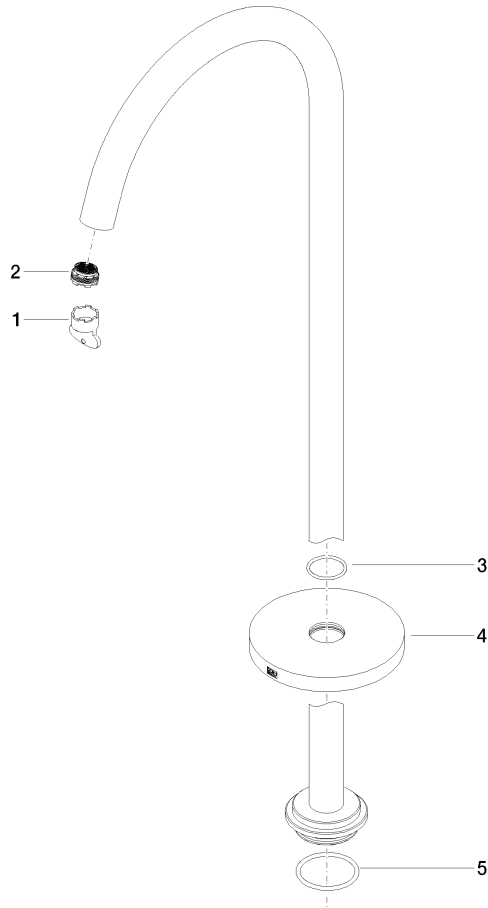

META Bath spout without diverter for free-standing assembly - Brushed Light Gold

META

13 672 661

- 282mm projection
- circular normal flow
- total height 811 - 881 mm
- height up to aerator 671 – 741 mm
- slide-on rosettes Ø 135 mm
- max. flow 28.6 l/min at 3 bar flow pressure

Required miscellaneous

- Concealed floor mounting -**
- min. recess depth 80 mm
 - max. recess depth 150 mm

35 945 970 90

Flow rate chart

13 672 661

Spare parts list

No.	Item Number	Name	Quantity used	Delivery time
1	04 30 09 027 00 90	key	1	2
2	09 29 03 127 90	aerator	1	60
3	09 14 10 101 90	seal	1	2
4	09 27 85 003-27	rosette	1	60
5	09 14 10 084 90	seal	1	2