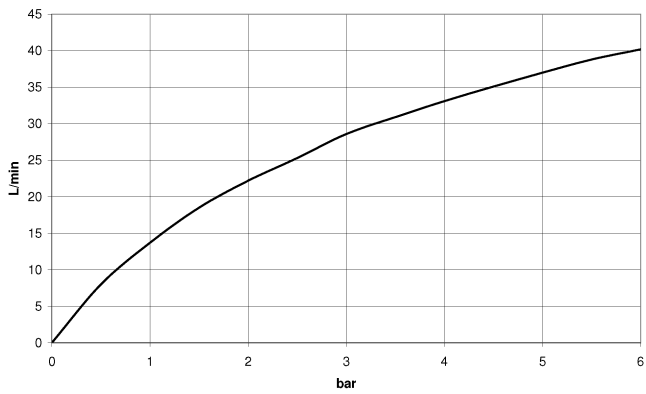

META Bath spout without diverter for free-standing assembly - Champagne (22kt Gold)

META

13 672 661

- 282mm projection
- circular normal flow
- total height 811 - 881 mm
- height up to aerator 671 – 741 mm
- slide-on rosettes Ø 135 mm
- max. flow 28.6 l/min at 3 bar flow pressure
- WRAS 2001026

Flow rate chart

13 672 661
Parts for other
finishes can be found
here: [Chrome](#)

Spare parts list

No.	Item Number	Name	Quantity used	Delivery time
1	04 30 09 027 00 90	key	1	2
2	09 29 03 127 90	aerator	1	60
3	09 14 10 101 90	seal	1	2
4	09 27 85 003-47	rosette	1	60
5	09 14 10 084 90	seal	1	2