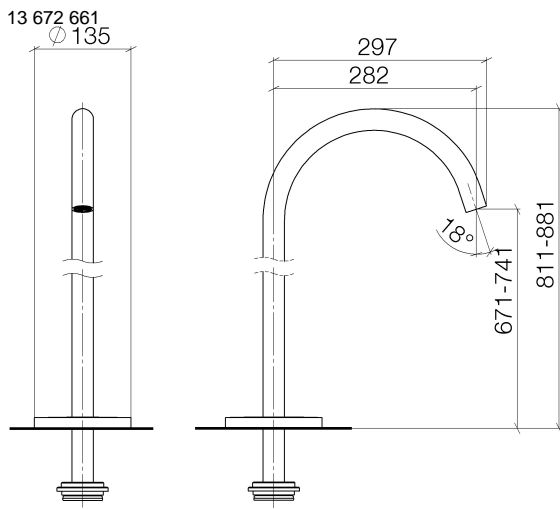

META Bath spout without diverter for free-standing assembly - Champagne (22kt Gold)

META

13 672 661

- 282mm projection
- circular normal flow
- total height 811 - 881 mm
- height up to aerator 671 – 741 mm
- slide-on rosettes Ø 135 mm
- max. flow 28.6 l/min at 3 bar flow pressure
- WRAS 2001026

Flow rate chart

13 672 661
Parts for other
finishes can be found
here: [Chrome](#)

Spare parts list

No.	Item Number	Name	Quantity used	Delivery time
1	04 30 09 027 00 90	key	1	2
2	09 29 03 127 90	aerator	1	60
3	09 14 10 101 90	seal	1	2
4	09 27 85 003-47	rosette	1	60
5	09 14 10 084 90	seal	1	2