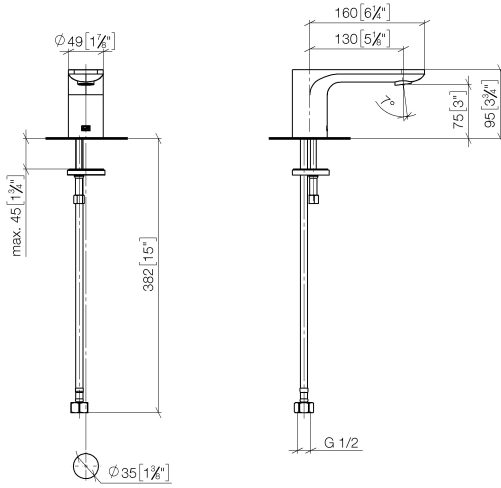

13 700 845

- 130mm projection
- fixed spout
- circular, air-enriched flow
- height of mixer 95 mm
- height up to aerator 75 mm
- hole diameter 35 mm
- 1/2" connection
- max. flow 5.7 l/min
- lead-free
- This product can help a building meet the requirements of Green Building Rating Systems, e.g. LEED®, BREEAM®, DGNB
- WRAS 1909064

13 700 845

mm [inches]

**Flow rate chart**

**Certificates**

LGA\_29120.

IAPMO\_N-4976.

IAPMO\_6397.

13 700 845

Parts for other finishes can be found here: [Chrome](#)

**Spare parts list**

No.	Item Number	Name	Quantity used	Delivery time
1	90 11 84 015 00-19	spout	1	20
2	90 14 10 060 00 90	seal	1	2
3	09 31 20 065 90	plug	1	2
4	04 30 04 019 00 90	hose	1	2
5	09 31 11 012 90	pin	1	2
6	04 30 11 038 75 90	fixing set	1	2