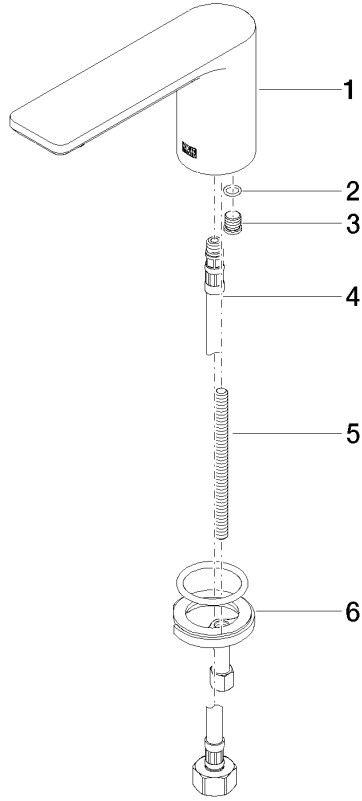

13 700 845

- 130mm projection
- fixed spout
- circular, air-enriched flow
- height of mixer 95 mm
- height up to aerator 75 mm
- hole diameter 35 mm
- 1/2" connection
- max. flow 5.7 l/min
- lead-free
- This product can help a building meet the requirements of Green Building Rating Systems, e.g. LEED®, BREEAM®, DGNB
- WRAS 1909064

13 700 845

mm [inches]

**Flow rate chart**

**Certificates**

LGA\_29120.

IAPMO\_N-4976.

IAPMO\_6397.

13 700 845

Parts for other finishes can be found here: [Chrome](#)

**Spare parts list**

No.	Item Number	Name	Quantity used	Delivery time
1	90 11 84 015 00-19	spout	1	20
2	90 14 10 060 00 90	seal	1	2
3	09 31 20 065 90	plug	1	2
4	04 30 04 019 00 90	hose	1	2
5	09 31 11 012 90	pin	1	2
6	04 30 11 038 75 90	fixing set	1	2