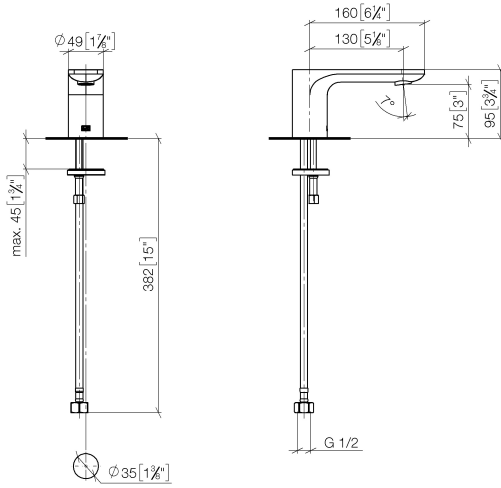

13 700 845

- 130mm projection
- fixed spout
- circular, air-enriched flow
- height of mixer 95 mm
- height up to aerator 75 mm
- hole diameter 35 mm
- 1/2" connection
- max. flow 5.7 l/min
- lead-free
- This product can help a building meet the requirements of Green Building Rating Systems, e.g. LEED®, BREEAM®, DGNB
- WRAS 1909064

13 700 845

mm [inches]

Flow rate chart

Certificates

LGA_29120.

IAPMO_N-4976.

IAPMO_6397.

13 700 845

Parts for other finishes can be found here: [Chrome](#)

Spare parts list

No.	Item Number	Name	Quantity used	Delivery time
1	90 11 84 015 00-33	spout	1	30
2	90 14 10 060 00 90	seal	1	2
3	09 31 20 065 90	plug	1	2
4	04 30 04 019 00 90	hose	1	2
5	09 31 11 012 90	pin	1	2
6	04 30 11 038 75 90	fixing set	1	2