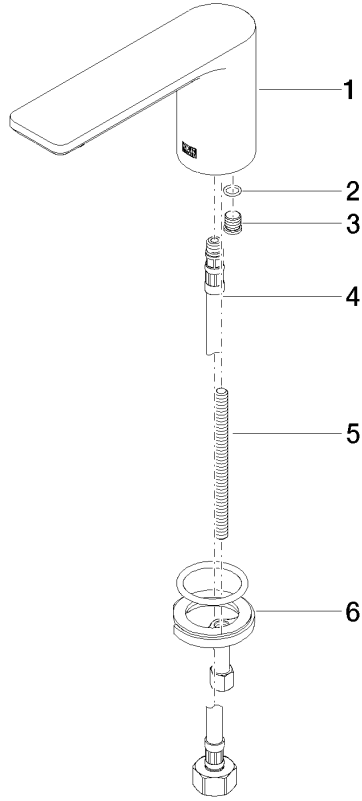

13 700 845

- 130mm projection
- fixed spout
- circular, air-enriched flow
- height of mixer 95 mm
- height up to aerator 75 mm
- hole diameter 35 mm
- 1/2" connection
- max. flow 5.7 l/min
- lead-free
- This product can help a building meet the requirements of Green Building Rating Systems, e.g. LEED®, BREEAM®, DGNB
- WRAS 1909064

13 700 845

mm [inches]

Flow rate chart

Certificates

LGA_29120.

IAPMO_N-4976.

IAPMO_6397.

13 700 845

Parts for other finishes can be found here: [Chrome](#)

Spare parts list

No.	Item Number	Name	Quantity used	Delivery time
1	90 11 84 015 00-33	spout	1	30
2	90 14 10 060 00 90	seal	1	2
3	09 31 20 065 90	plug	1	2
4	04 30 04 019 00 90	hose	1	2
5	09 31 11 012 90	pin	1	2
6	04 30 11 038 75 90	fixing set	1	2