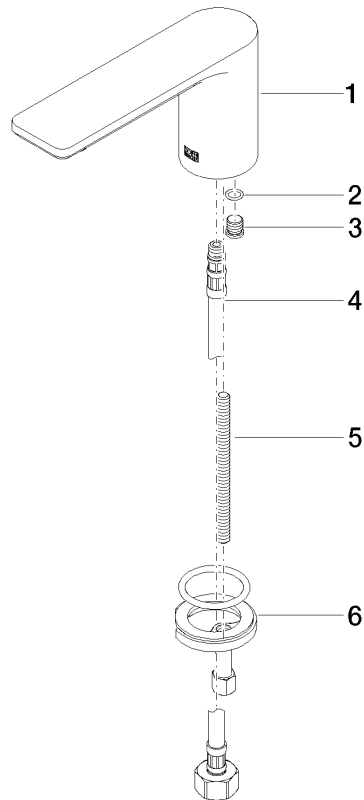

13 700 845

- 130mm projection
- fixed spout
- circular, air-enriched flow
- height of mixer 95 mm
- height up to aerator 75 mm
- hole diameter 35 mm
- 1/2" connection
- max. flow 5.7 l/min
- lead-free
- This product can help a building meet the requirements of Green Building Rating Systems, e.g. LEED®, BREEAM®, DGNB
- WRAS 1909064

13 700 845  
mm [inches]

**Flow rate chart**

**Certificates**

LGA\_29120.

IAPMO\_N-4976.

IAPMO\_6397.

13 700 845  
Parts for other  
finishes can be found  
here: [Chrome](#)

### Spare parts list

No.	Item Number	Name	Quantity used	Delivery time
1	90 11 84 015 00-99	spout	1	30
2	90 14 10 060 00 90	seal	1	2
3	09 31 20 065 90	plug	1	2
4	04 30 04 019 00 90	hose	1	2
5	09 31 11 012 90	pin	1	2
6	04 30 11 038 75 90	fixing set	1	2