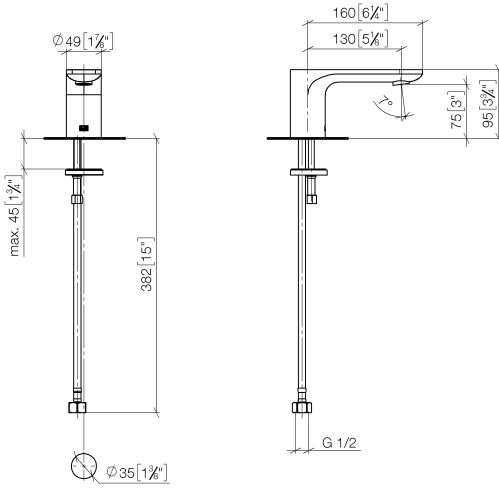

13 700 845

- 130mm projection
- fixed spout
- circular, air-enriched flow
- height of mixer 95 mm
- height up to aerator 75 mm
- hole diameter 35 mm
- 1/2" connection
- max. flow 5.7 l/min
- lead-free
- This product can help a building meet the requirements of Green Building Rating Systems, e.g. LEED®, BREEAM®, DGNB
- WRAS 1909064

13 700 845  
mm [inches]

**Flow rate chart**

**Certificates**

LGA\_29120.

IAPMO\_N-4976.

IAPMO\_6397.

13 700 845  
Parts for other  
finishes can be found  
here: [Chrome](#)

### Spare parts list

No.	Item Number	Name	Quantity used	Delivery time
1	90 11 84 015 00-99	spout	1	30
2	90 14 10 060 00 90	seal	1	2
3	09 31 20 065 90	plug	1	2
4	04 30 04 019 00 90	hose	1	2
5	09 31 11 012 90	pin	1	2
6	04 30 11 038 75 90	fixing set	1	2