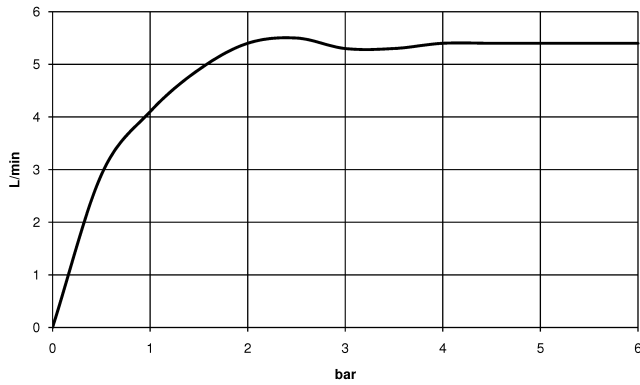

VAIA Wall-mounted basin spout without pop-up waste - Brushed Champagne (22kt Gold)

VAIA

13 800 809

- 190mm projection
- fixed spout
- circular, air-enriched flow
- hole diameter 37 mm
- rosette Ø 60 mm
- 1/2" connection
- plug-link mounting
- max. flow 5.7 l/min
- lead-free
- WRAS 2306002
- This product can help a building meet the requirements of Green Building Rating Systems, e.g. LEED®, BREEAM®, DGNB

Recommended miscellaneous

- Concealed wall elbow -**
- max. recess depth 163 mm
 - min. recess depth 90 mm

35 085 970 90

13 800 809
mm [inches]

Flow rate chart

Trajectory diagram

Certificates

WRAS_2306002. LGA_29290.

13 800 809

Spare parts list

No.	Item Number	Name	Quantity used	Delivery time
1	09 24 03 269 90	nipple	1	2
2	09 14 10 084 90	seal	1	2
3	09 27 80 011-46	rosette	1	60
4	90 28 22 310 00-46	spout	1	30