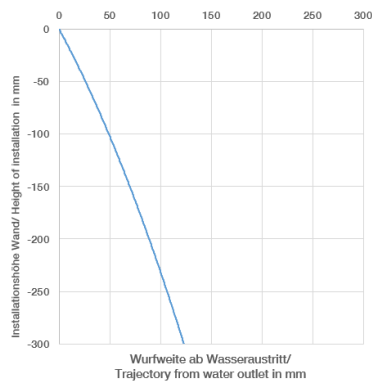

VAIA Wall-mounted basin spout without pop-up waste - Brushed Champagne (22kt Gold)

VAIA

13 800 809

- 190mm projection
- fixed spout
- circular, air-enriched flow
- hole diameter 37 mm
- rosette Ø 60 mm
- 1/2" connection
- plug-link mounting
- max. flow 5.7 l/min
- lead-free
- WRAS 2306002
- This product can help a building meet the requirements of Green Building Rating Systems, e.g. LEED®, BREEAM®, DGNB

Recommended miscellaneous

- Concealed wall elbow -**
- max. recess depth 163 mm
 - min. recess depth 90 mm

35 085 970 90

13 800 809
mm [inches]

Flow rate chart

Trajectory diagram

Certificates

WRAS_2306002. LGA_29290.

13 800 809

Spare parts list

No.	Item Number	Name	Quantity used	Delivery time
1	09 24 03 269 90	nipple	1	2
2	09 14 10 084 90	seal	1	2
3	09 27 80 011-46	rosette	1	60
4	90 28 22 310 00-46	spout	1	30