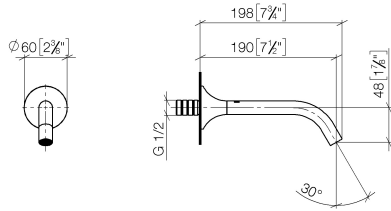

VAIA Wall-mounted basin spout without pop-up waste - Brushed Champagne (22kt Gold)

VAIA

13 800 809

- 190mm projection
- fixed spout
- circular, air-enriched flow
- hole diameter 37 mm
- rosette Ø 60 mm
- 1/2" connection
- plug-link mounting
- max. flow 5.7 l/min
- lead-free
- WRAS 2306002
- This product can help a building meet the requirements of Green Building Rating Systems, e.g. LEED®, BREEAM®, DGNB

Recommended miscellaneous

- Concealed wall elbow -**
- max. recess depth 163 mm
 - min. recess depth 90 mm

35 085 970 90

13 800 809
mm [inches]

Flow rate chart

Trajectory diagram

Certificates

WRAS_2306002. LGA_29290.

13 800 809

Spare parts list

No.	Item Number	Name	Quantity used	Delivery time
1	09 24 03 269 90	nipple	1	2
2	09 14 10 084 90	seal	1	2
3	09 27 80 011-46	rosette	1	60
4	90 28 22 310 00-46	spout	1	30