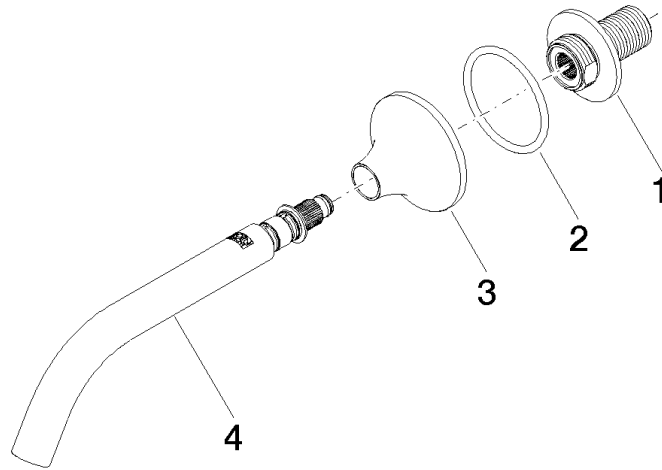

VAIA Wall-mounted basin spout without pop-up waste - Brushed Champagne (22kt Gold)

VAIA

13 800 809

- 190mm projection
- fixed spout
- circular, air-enriched flow
- hole diameter 37 mm
- rosette Ø 60 mm
- 1/2" connection
- plug-link mounting
- max. flow 5.7 l/min
- lead-free
- WRAS 2306002
- This product can help a building meet the requirements of Green Building Rating Systems, e.g. LEED®, BREEAM®, DGNB

Recommended miscellaneous

- Concealed wall elbow -**
- max. recess depth 163 mm
 - min. recess depth 90 mm

35 085 970 90

13 800 809
mm [inches]

Flow rate chart

Trajectory diagram

Certificates

WRAS_2306002. LGA_29290.

13 800 809

Spare parts list

No.	Item Number	Name	Quantity used	Delivery time
1	09 24 03 269 90	nipple	1	2
2	09 14 10 084 90	seal	1	2
3	09 27 80 011-46	rosette	1	60
4	90 28 22 310 00-46	spout	1	30