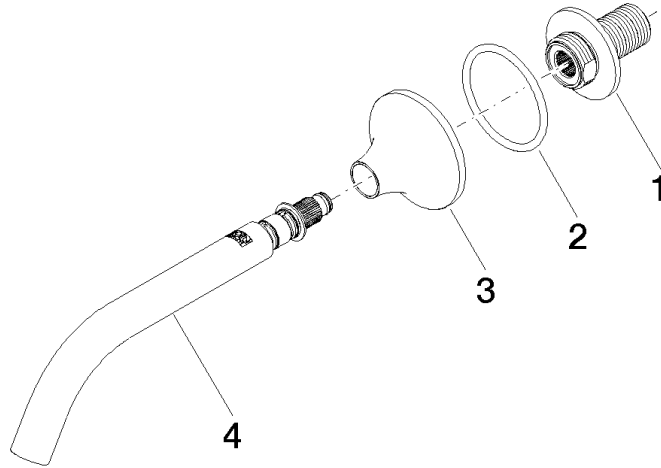

VAIA Wall-mounted basin spout without pop-up waste - Champagne (22kt Gold)

VAIA

13 800 809

- 190mm projection
- fixed spout
- circular, air-enriched flow
- hole diameter 37 mm
- rosette Ø 60 mm
- 1/2" connection
- plug-link mounting
- max. flow 5.7 l/min
- lead-free
- WRAS 2306002
- This product can help a building meet the requirements of Green Building Rating Systems, e.g. LEED®, BREEAM®, DGNB

Recommended miscellaneous

- Concealed wall elbow -** 35 085 970 90
- max. recess depth 163 mm
 - min. recess depth 90 mm

13 800 809
mm [inches]

Flow rate chart

Trajectory diagram

Certificates

WRAS_2306002. LGA_29290.

13 800 809

Spare parts list

No.	Item Number	Name	Quantity used	Delivery time
1	09 24 03 269 90	nipple	1	2
2	09 14 10 084 90	seal	1	2
3	09 27 80 011-47	rosette	1	60
4	90 28 22 310 00-47	spout	1	30