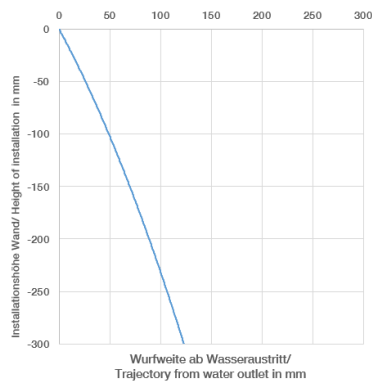

VAIA Wall-mounted basin spout without pop-up waste - Champagne (22kt Gold)

VAIA

13 800 809

- 190mm projection
- fixed spout
- circular, air-enriched flow
- hole diameter 37 mm
- rosette Ø 60 mm
- 1/2" connection
- plug-link mounting
- max. flow 5.7 l/min
- lead-free
- WRAS 2306002
- This product can help a building meet the requirements of Green Building Rating Systems, e.g. LEED®, BREEAM®, DGNB

Recommended miscellaneous

- Concealed wall elbow -** 35 085 970 90
- max. recess depth 163 mm
 - min. recess depth 90 mm

13 800 809
mm [inches]

Flow rate chart

Trajectory diagram

Certificates

WRAS_2306002. LGA_29290.

13 800 809

Spare parts list

No.	Item Number	Name	Quantity used	Delivery time
1	09 24 03 269 90	nipple	1	2
2	09 14 10 084 90	seal	1	2
3	09 27 80 011-47	rosette	1	60
4	90 28 22 310 00-47	spout	1	30