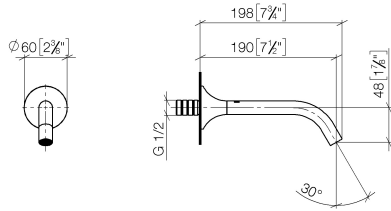

VAIA Wall-mounted basin spout without pop-up waste - Champagne (22kt Gold)

VAIA

13 800 809

- 190mm projection
- fixed spout
- circular, air-enriched flow
- hole diameter 37 mm
- rosette Ø 60 mm
- 1/2" connection
- plug-link mounting
- max. flow 5.7 l/min
- lead-free
- WRAS 2306002
- This product can help a building meet the requirements of Green Building Rating Systems, e.g. LEED®, BREEAM®, DGNB

Recommended miscellaneous

- Concealed wall elbow -** 35 085 970 90
- max. recess depth 163 mm
 - min. recess depth 90 mm

13 800 809
mm [inches]

Flow rate chart

Trajectory diagram

Certificates

WRAS_2306002. LGA_29290.

13 800 809

Spare parts list

No.	Item Number	Name	Quantity used	Delivery time
1	09 24 03 269 90	nipple	1	2
2	09 14 10 084 90	seal	1	2
3	09 27 80 011-47	rosette	1	60
4	90 28 22 310 00-47	spout	1	30