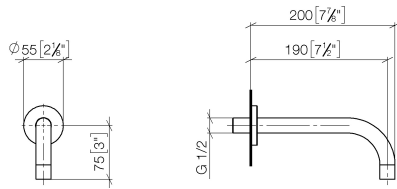

Wall-mounted basin spout without pop-up waste - Dark Chrome

TARA

13 800 882

Fits: TARA, META

- 190mm projection
- fixed spout
- circular, air-enriched flow
- hole diameter 40 mm
- rosette Ø 60 mm
- 1/2" connection
- plug-link mounting
- max. flow 7 l/min
- lead-free
- This product can help a building meet the requirements of Green Building Rating Systems, e.g. LEED®, BREEAM®, DGNB
- WRAS 1811020

Recommended miscellaneous

- Concealed wall elbow -** 35 085 970 90
- max. recess depth 163 mm
 - min. recess depth 90 mm

13 800 882

mm [inches]

Flow rate chart

Certificates

LGA_29119.

13 800 882