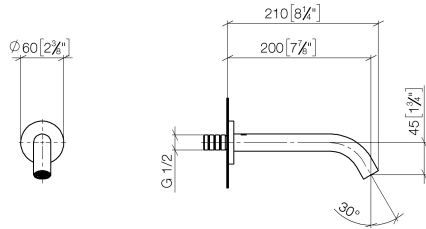

**META Bath spout for wall mounting - Brushed Dark Platinum**

META

13 801 660

- 200mm projection
- circular normal flow
- rosette Ø 60 mm
- hole diameter 37 mm
- 1/2" connection
- max. flow 24.6 l/min at 3 bar flow pressure

**Recommended miscellaneous**

- Concealed wall elbow -** 35 085 970 90
- min. recess depth 90 mm
  - max. recess depth 163 mm

13 801 660

mm [inches]

**Flow rate chart**

13 801 660