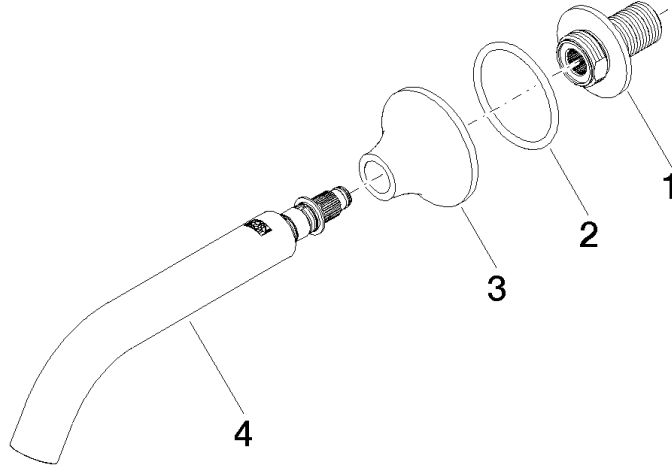

VAIA Bath spout for wall mounting - Brushed Dark Platinum

VAIA

13 801 809

- 200mm projection
- circular normal flow
- hole diameter 37 mm
- rosette Ø 60 mm
- 1/2" connection
- max. flow 21.5 l/min at 3 bar flow pressure
- WRAS 1801017

Recommended miscellaneous

- Concealed wall elbow -** 35 085 970 90
- max. recess depth 163 mm
 - min. recess depth 90 mm

13 801 809

mm [inches]

Flow rate chart

Certificates

WRAS_2306002. LGA_29290.

13 801 809

Spare parts list

No.	Item Number	Name	Quantity used	Delivery time
1	09 24 03 269 90	nipple	1	2
2	09 14 10 084 90	seal	1	2
3	09 27 80 014-99	rosette	1	30
4	90 28 22 315 00-99	spout	1	30