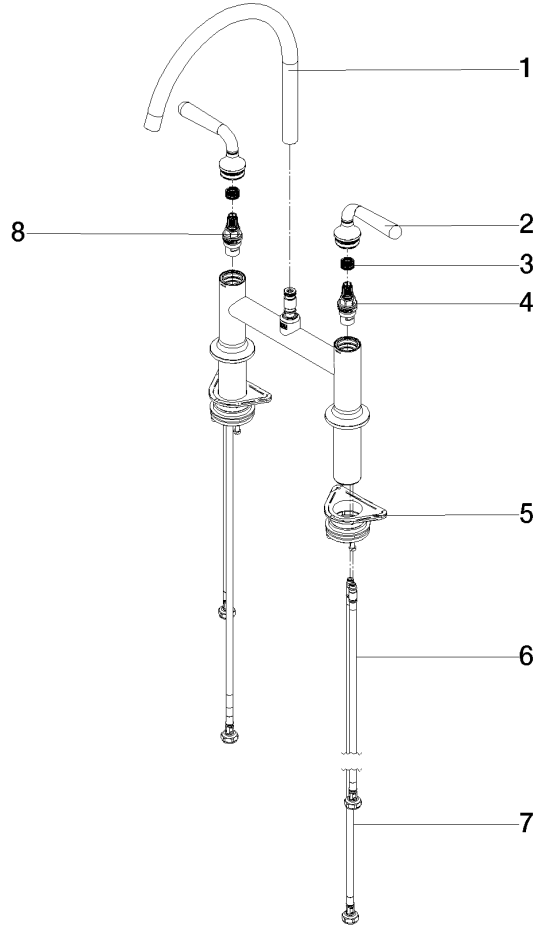

19 815 809

- 241mm projection
- pivotable spout 360°
- air-enriched flow
- max. flow 7 l/min at 3 bar flow pressure
- lead-free
- This product can help a building meet the requirements of Green Building Rating Systems, e.g. LEED®, BREEAM®, DGNB

Recommended miscellaneous

**VAIA Dispenser with rosette - Durabron (23kt Gold)** 82 434 809-09

19 815 809

Flow rate chart

Certificates

LGA\_38632.

19 815 809

Parts for other finishes can be found here: [Chrome](#)

### Spare parts list

No.	Item Number	Name	Quantity used	Delivery time
1	90 28 22 396 00-09	spout	1	-
Spare part can no longer be ordered, please order the replacement item				
2	90 20 80 057 00-09	handle	2	-
Spare part can no longer be ordered, please order the replacement item				
3	90 12 12 232 00 90	fixing cap	2	2
4	90 90 03 130 00 90	top	1	2
5	04 30 11 040 00 90	fixing set	2	2
6	04 30 04 100 00 90	hose	2	2
7	04 30 04 101 00 90	hose	2	2
8	90 90 03 131 00 90	top	1	2