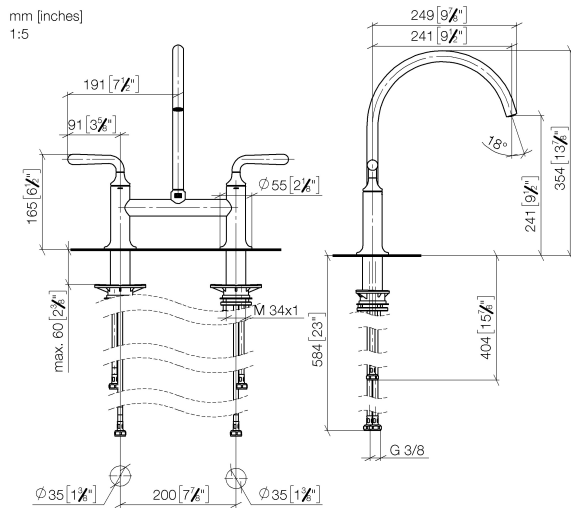

19 815 809

- 241mm projection
- pivotable spout 360°
- air-enriched flow
- max. flow 7 l/min at 3 bar flow pressure
- lead-free
- This product can help a building meet the requirements of Green Building Rating Systems, e.g. LEED®, BREEAM®, DGNB

Recommended miscellaneous

**VAIA Dispenser with rosette - Durabron (23kt Gold)** 82 434 809-09

19 815 809

Flow rate chart

Certificates

LGA\_38632.

19 815 809

Parts for other finishes can be found here: [Chrome](#)

### Spare parts list

No.	Item Number	Name	Quantity used	Delivery time
1	90 28 22 396 00-09	spout	1	-
Spare part can no longer be ordered, please order the replacement item				
2	90 20 80 057 00-09	handle	2	-
Spare part can no longer be ordered, please order the replacement item				
3	90 12 12 232 00 90	fixing cap	2	2
4	90 90 03 130 00 90	top	1	2
5	04 30 11 040 00 90	fixing set	2	2
6	04 30 04 100 00 90	hose	2	2
7	04 30 04 101 00 90	hose	2	2
8	90 90 03 131 00 90	top	1	2