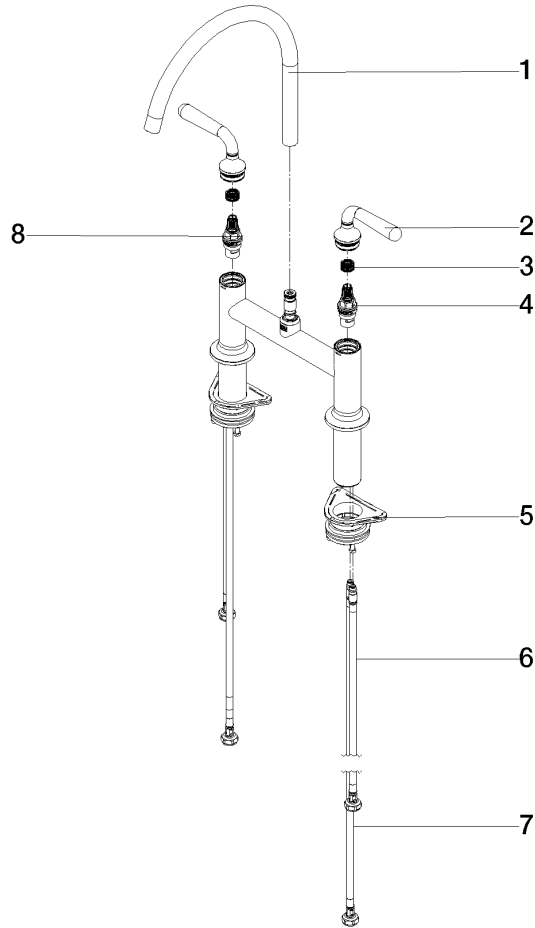

VAIA Two-hole bridge mixer for rinsing/Profi spray - Brushed Durabron (23kt Gold)

VAIA

19 815 809

- 241mm projection
- pivotable spout 360°
- air-enriched flow
- max. flow 7 l/min at 3 bar flow pressure
- lead-free
- This product can help a building meet the requirements of Green Building Rating Systems, e.g. LEED®, BREEAM®, DGNB

Recommended miscellaneous

VAIA Dispenser with rosette - Brushed Durabron (23kt Gold) 82 434 809-28

VAIA Two-hole bridge mixer for rinsing/Profi spray - Brushed Durabronze (23kt Gold)

VAIA

19 815 809
mm [inches]
1:5

Flow rate chart

Certificates

LGA_38632.

19 815 809
Parts for other
finishes can be found
here: Chrome

Spare parts list

No.	Item Number	Name	Quantity used	Delivery time
1	90 28 22 396 00-28	spout	1	-
Spare part can no longer be ordered, please order the replacement item				
2	90 20 80 057 00-28	handle	2	-
Spare part can no longer be ordered, please order the replacement item				
3	90 12 12 232 00 90	fixing cap	2	2
4	90 90 03 130 00 90	top	1	2
5	04 30 11 040 00 90	fixing set	2	2
6	04 30 04 100 00 90	hose	2	2
7	04 30 04 101 00 90	hose	2	2
8	90 90 03 131 00 90	top	1	2