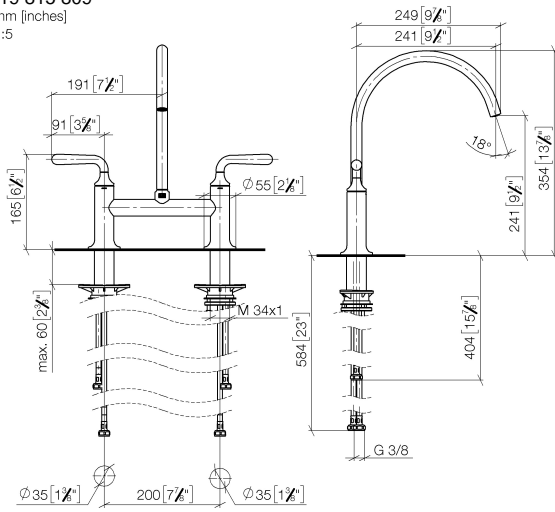

VAIA Two-hole bridge mixer for rinsing/Profi spray - Brushed Durabron (23kt Gold)

VAIA

19 815 809

- 241mm projection
- pivotable spout 360°
- air-enriched flow
- max. flow 7 l/min at 3 bar flow pressure
- lead-free
- This product can help a building meet the requirements of Green Building Rating Systems, e.g. LEED®, BREEAM®, DGNB

Recommended miscellaneous

VAIA Dispenser with rosette - Brushed Durabron (23kt Gold) 82 434 809-28

VAIA Two-hole bridge mixer for rinsing/Profi spray - Brushed Durabronze (23kt Gold)

VAIA

19 815 809
mm [inches]
1:5

Flow rate chart

Certificates

LGA_38632.

19 815 809
Parts for other
finishes can be found
here: Chrome

Spare parts list

No.	Item Number	Name	Quantity used	Delivery time
1	90 28 22 396 00-28	spout	1	-
Spare part can no longer be ordered, please order the replacement item				
2	90 20 80 057 00-28	handle	2	-
Spare part can no longer be ordered, please order the replacement item				
3	90 12 12 232 00 90	fixing cap	2	2
4	90 90 03 130 00 90	top	1	2
5	04 30 11 040 00 90	fixing set	2	2
6	04 30 04 100 00 90	hose	2	2
7	04 30 04 101 00 90	hose	2	2
8	90 90 03 131 00 90	top	1	2