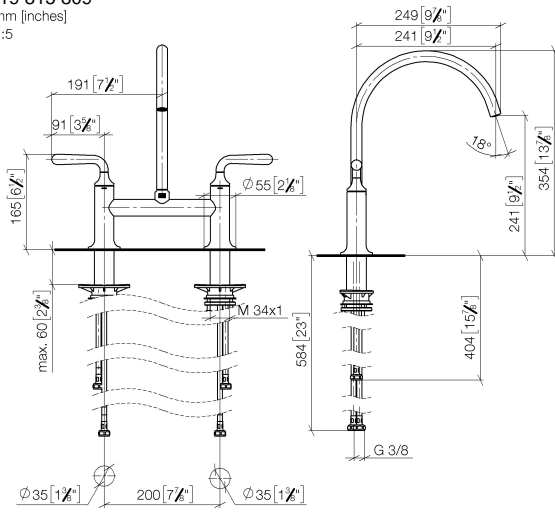

**VAIA Two-hole bridge mixer for rinsing/Profi spray - Brushed Champagne (22kt Gold)**

VAIA

19 815 809

- 241mm projection
- pivotable spout 360°
- air-enriched flow
- max. flow 7 l/min at 3 bar flow pressure
- lead-free
- This product can help a building meet the requirements of Green Building Rating Systems, e.g. LEED®, BREEAM®, DGNB

**Recommended miscellaneous**

**VAIA Dispenser with rosette - Brushed Champagne (22kt Gold)** 82 434 809-46

19 815 809  
mm [inches]  
1:5

Flow rate chart

Certificates

LGA\_38632.

19 815 809  
Parts for other  
finishes can be found  
here: Chrome

### Spare parts list

No.	Item Number	Name	Quantity used	Delivery time
1	90 28 22 396 00-46	spout	1	-
Spare part can no longer be ordered, please order the replacement item				
2	90 20 80 057 00-46	handle	2	-
Spare part can no longer be ordered, please order the replacement item				
3	90 12 12 232 00 90	fixing cap	2	2
4	90 90 03 130 00 90	top	1	2
5	04 30 11 040 00 90	fixing set	2	2
6	04 30 04 100 00 90	hose	2	2
7	04 30 04 101 00 90	hose	2	2
8	90 90 03 131 00 90	top	1	2