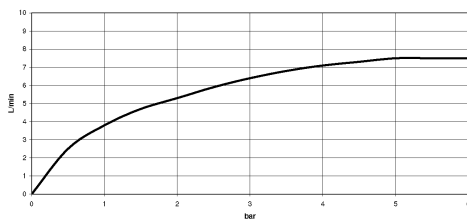

**Recommended miscellaneous**

**VAIA Dispenser with rosette - Brushed Champagne (22kt Gold)** 82 434 809-46

19 815 809  
mm [inches]  
1:5

Flow rate chart

Certificates

LGA\_38632.

19 815 809  
Parts for other  
finishes can be found  
here: Chrome