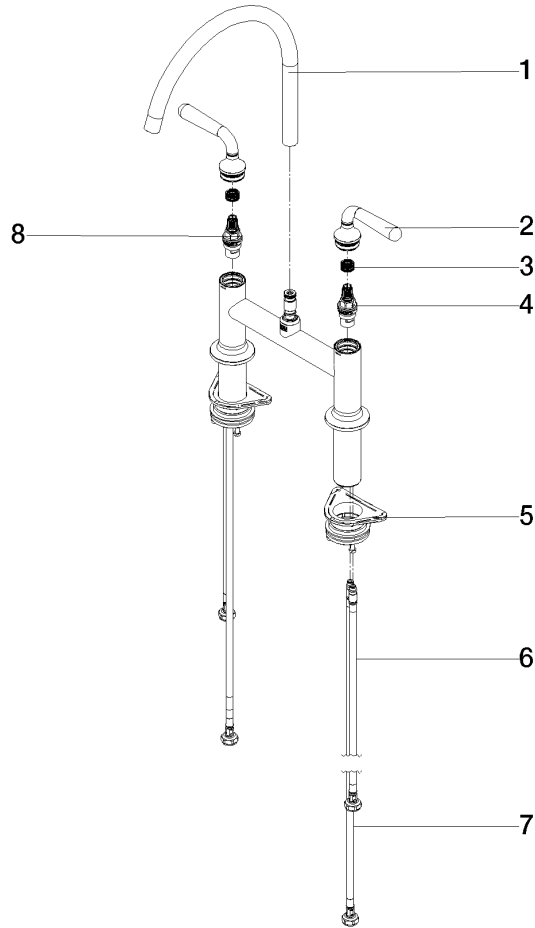

**VAIA Two-hole bridge mixer for rinsing/Profi spray - Brushed Champagne (22kt Gold)**

VAIA

19 815 809

- 241mm projection
- pivotable spout 360°
- air-enriched flow
- max. flow 7 l/min at 3 bar flow pressure
- lead-free
- This product can help a building meet the requirements of Green Building Rating Systems, e.g. LEED®, BREEAM®, DGNB

**Recommended miscellaneous**

**VAIA Dispenser with rosette - Brushed Champagne (22kt Gold)** 82 434 809-46

19 815 809  
mm [inches]  
1:5

Flow rate chart

Certificates

LGA\_38632.

19 815 809  
Parts for other  
finishes can be found  
here: Chrome

### Spare parts list

No.	Item Number	Name	Quantity used	Delivery time
1	90 28 22 396 00-46	spout	1	-
Spare part can no longer be ordered, please order the replacement item				
2	90 20 80 057 00-46	handle	2	-
Spare part can no longer be ordered, please order the replacement item				
3	90 12 12 232 00 90	fixing cap	2	2
4	90 90 03 130 00 90	top	1	2
5	04 30 11 040 00 90	fixing set	2	2
6	04 30 04 100 00 90	hose	2	2
7	04 30 04 101 00 90	hose	2	2
8	90 90 03 131 00 90	top	1	2