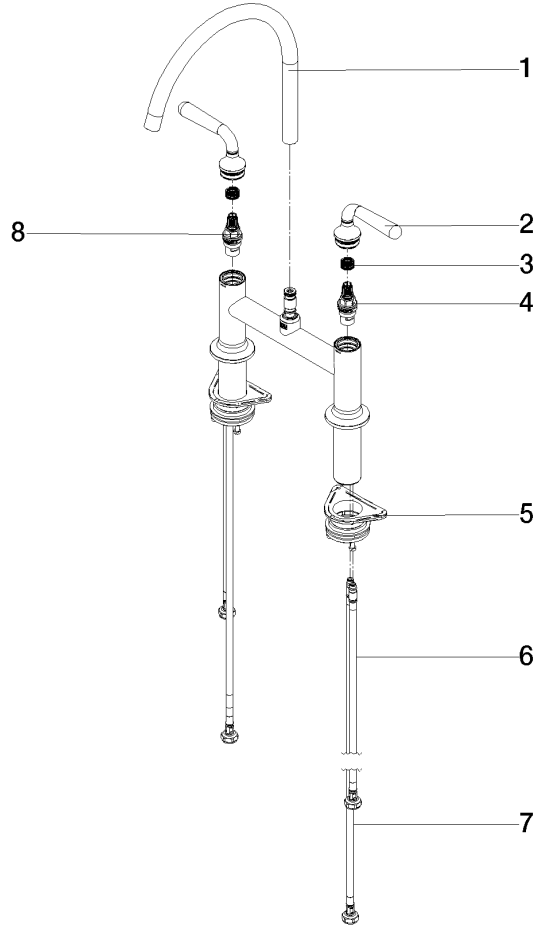

19 815 809

- 241mm projection
- pivotable spout 360°
- air-enriched flow
- max. flow 7 l/min at 3 bar flow pressure
- lead-free
- This product can help a building meet the requirements of Green Building Rating Systems, e.g. LEED®, BREEAM®, DGNB

	Champagne (22kt Gold)	19 815 809-47
	Chrome	19 815 809-00
	Brushed Platinum	19 815 809-06
	Platinum	19 815 809-08
	Durabronze (23kt Gold)	19 815 809-09
	Dark Chrome	19 815 809-19
	Brushed Durabronze (23kt Gold)	19 815 809-28
	Matte Black	19 815 809-33
	Brushed Champagne (22kt Gold)	19 815 809-46
	Brushed Chrome	19 815 809-93
	Brushed Dark Platinum	19 815 809-99

Recommended miscellaneous

VAIA Dispenser with rosette - Champagne (22kt Gold) 82 434 809-47

19 815 809

Parts for other finishes can be found here: [Chrome](#)

Spare parts list

No.	Item Number	Name	Quantity used	Delivery time
1	90 28 22 396 00-47	spout	1	-
Spare part can no longer be ordered, please order the replacement item				
2	90 20 80 057 00-47	handle	2	-
Spare part can no longer be ordered, please order the replacement item				
3	90 12 12 232 00 90	fixing cap	2	2
4	90 90 03 130 00 90	top	1	2
5	04 30 11 040 00 90	fixing set	2	2
6	04 30 04 100 00 90	hose	2	2
7	04 30 04 101 00 90	hose	2	2
8	90 90 03 131 00 90	top	1	2