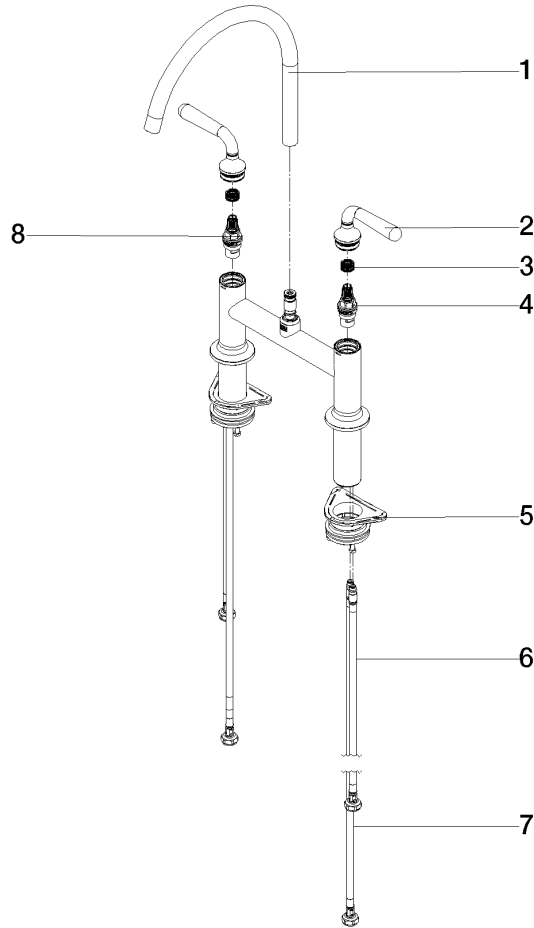

19 815 809

- 241mm projection
- pivotable spout 360°
- air-enriched flow
- max. flow 7 l/min at 3 bar flow pressure
- lead-free
- This product can help a building meet the requirements of Green Building Rating Systems, e.g. LEED®, BREEAM®, DGNB

Recommended miscellaneous

VAIA Dispenser with rosette - 82 434 809-99
Brushed Dark Platinum

19 815 809

mm [inches]
1:5

Flow rate chart

Certificates

LGA_38632.

19 815 809

Parts for other finishes can be found here: [Chrome](#)

Spare parts list

No.	Item Number	Name	Quantity used	Delivery time
1	90 28 22 396 00-99	spout	1	-
Spare part can no longer be ordered, please order the replacement item				
2	90 20 80 057 00-99	handle	2	-
Spare part can no longer be ordered, please order the replacement item				
3	90 12 12 232 00 90	fixing cap	2	2
4	90 90 03 130 00 90	top	1	2
5	04 30 11 040 00 90	fixing set	2	2
6	04 30 04 100 00 90	hose	2	2
7	04 30 04 101 00 90	hose	2	2
8	90 90 03 131 00 90	top	1	2