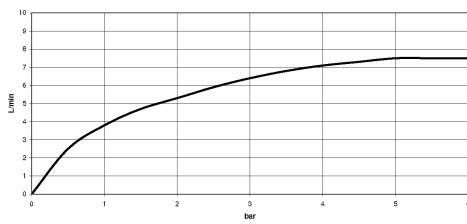

19 815 809

- 241mm projection
- pivotable spout 360°
- air-enriched flow
- max. flow 7 l/min at 3 bar flow pressure
- lead-free
- This product can help a building meet the requirements of Green Building Rating Systems, e.g. LEED®, BREEAM®, DGNB

Recommended miscellaneous

VAIA Dispenser with rosette - 82 434 809-99
Brushed Dark Platinum

19 815 809

mm [inches]
1:5

Flow rate chart

Certificates

LGA_38632.

19 815 809