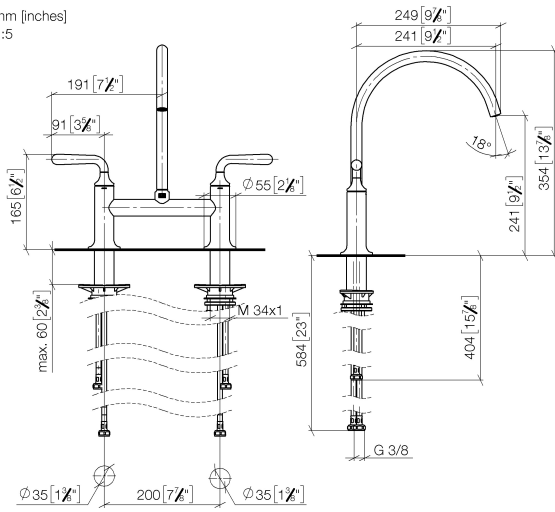

19 815 809

- 241mm projection
- pivotable spout 360°
- air-enriched flow
- max. flow 7 l/min at 3 bar flow pressure
- lead-free
- This product can help a building meet the requirements of Green Building Rating Systems, e.g. LEED®, BREEAM®, DGNB

Recommended miscellaneous

VAIA Dispenser with rosette - 82 434 809-99
Brushed Dark Platinum

19 815 809

mm [inches]
1:5

Flow rate chart

Certificates

LGA_38632.

19 815 809

Parts for other finishes can be found here: [Chrome](#)

Spare parts list

No.	Item Number	Name	Quantity used	Delivery time
1	90 28 22 396 00-99	spout	1	-
Spare part can no longer be ordered, please order the replacement item				
2	90 20 80 057 00-99	handle	2	-
Spare part can no longer be ordered, please order the replacement item				
3	90 12 12 232 00 90	fixing cap	2	2
4	90 90 03 130 00 90	top	1	2
5	04 30 11 040 00 90	fixing set	2	2
6	04 30 04 100 00 90	hose	2	2
7	04 30 04 101 00 90	hose	2	2
8	90 90 03 131 00 90	top	1	2