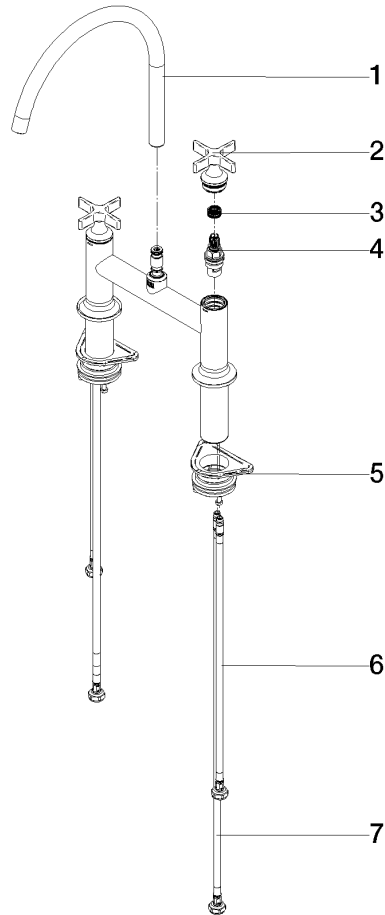

**VAIA Two-hole bridge mixer for rinsing/Profi spray - Brushed Champagne (22kt Gold)**

VAIA

19 825 809

- 241mm projection
- pivotable spout 360°
- air-enriched flow
- max. flow 7 l/min at 3 bar flow pressure
- lead-free
- This product can help a building meet the requirements of Green Building Rating Systems, e.g. LEED®, BREEAM®, DGNB

# VAIA Two-hole bridge mixer for rinsing/Profi spray - Brushed Champagne (22kt Gold)

VAIA

19 825 809

**Product version from 7/1/2023**

Parts for other finishes can be found here: [Chrome](#)

VAIA Two-hole bridge mixer for rinsing/Profi spray - Brushed Champagne (22kt Gold)

### Spare parts list

#### Product version from 7/1/2023

No.	Item Number	Name	Quantity used	Delivery time
	90 28 22 396 00-46	spout	13	60