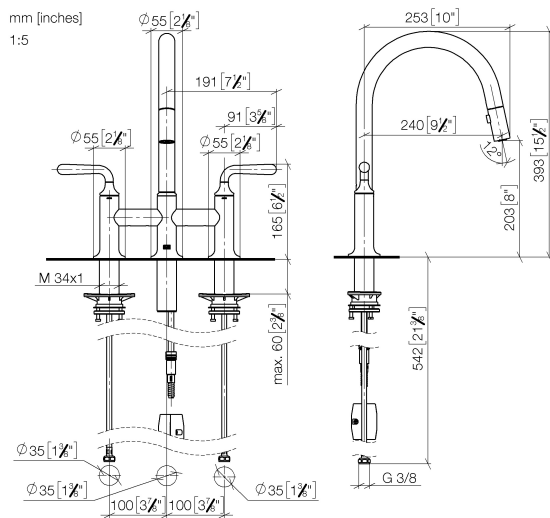

19 870 809

- 240mm projection
- pivotable spout 360°
- Optional swivel limiter available with swivel limiter set 12 823 970 90
- air-enriched flow and spray flow
- 1800 mm metal shower hose
- sprayface with anti-scaling system
- max. flow 8 l/min at 3 bar flow pressure
- lead-free
- This product can help a building meet the requirements of Green Building Rating Systems, e.g. LEED®, BREEAM®, DGNB

### Flow rate chart

### Spare parts list

No.	Item Number	Name	Quantity used	Delivery time
1	90 28 22 397 00-06	spout	1	10
2	90 20 80 057 00-06	handle	2	-
Spare part can no longer be ordered, please order the replacement item				
3	90 12 12 232 00 90	fixing cap	2	2
4	90 90 03 130 00 90	top	1	2
5	04 30 11 040 00 90	fixing set	2	2
6	04 30 04 100 00 90	hose	2	2
7	04 21 50 010 00 90	accessories	1	2
8	04 30 02 120 00-85	hose	1	30
9	90 24 03 253 00 90	adaptor	1	2
10	04 28 20 067 00 90	pipe	1	2
11	90 90 03 131 00 90	top	1	2
12	90 18 40 317 00-06	shower	1	10