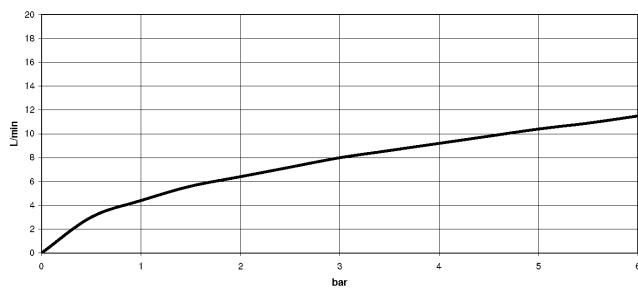

19 870 809

- 240mm projection
- pivotable spout 360°
- Optional swivel limiter available with swivel limiter set 12 823 970 90
- air-enriched flow and spray flow
- 1800 mm metal shower hose
- sprayface with anti-scaling system
- max. flow 8 l/min at 3 bar flow pressure
- lead-free
- This product can help a building meet the requirements of Green Building Rating Systems, e.g. LEED®, BREEAM®, DGNB

### Flow rate chart