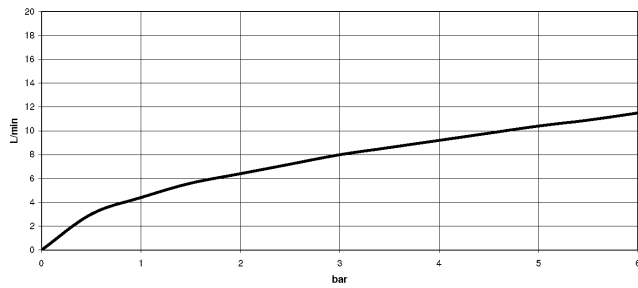

19 870 809

- 240mm projection
- pivotable spout 360°
- Optional swivel limiter available with swivel limiter set 12 823 970 90
- air-enriched flow and spray flow
- 1800 mm metal shower hose
- sprayface with anti-scaling system
- max. flow 8 l/min at 3 bar flow pressure
- lead-free
- This product can help a building meet the requirements of Green Building Rating Systems, e.g. LEED®, BREEAM®, DGNB

Recommended miscellaneous

Swivel limitation set -

12 823 970 90

Recommended miscellaneous

VAIA Dispenser with rosette -
Platinum

82 434 809-08

19 870 809

Flow rate chart