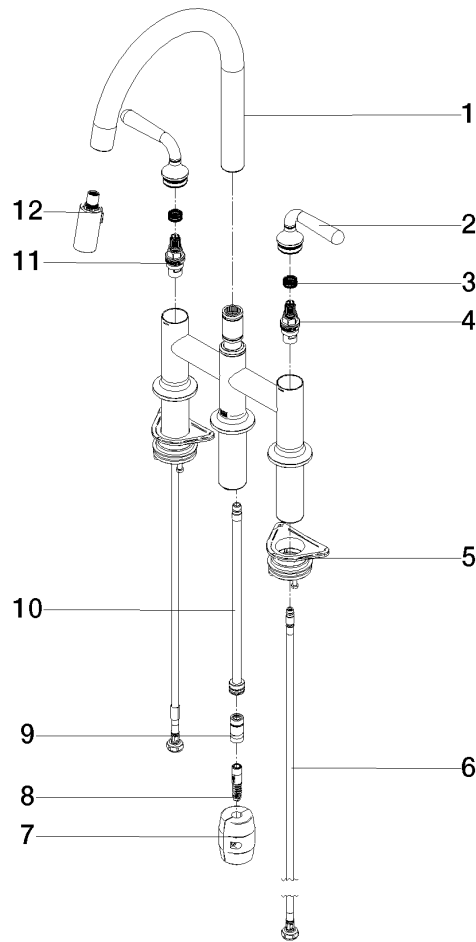

19 870 809

- 240mm projection
- pivotable spout 360°
- Optional swivel limiter available with swivel limiter set 12 823 970 90
- air-enriched flow and spray flow
- 1800 mm metal shower hose
- sprayface with anti-scaling system
- max. flow 8 l/min at 3 bar flow pressure
- lead-free
- This product can help a building meet the requirements of Green Building Rating Systems, e.g. LEED®, BREEAM®, DGNB

Recommended miscellaneous

Swivel limitation set -

12 823 970 90

Recommended miscellaneous

VAIA Dispenser with rosette - Dark Chrome 82 434 809-19

19 870 809

Flow rate chart

Certificates

LGA_38633.

Belgaqua_24-005-
27_3.

19 870 809

Spare parts list

No.	Item Number	Name	Quantity used	Delivery time
1	90 28 22 397 00-19	spout	1	20
2	90 20 80 057 00-19	handle	2	-
Spare part can no longer be ordered, please order the replacement item				
3	90 12 12 232 00 90	fixing cap	2	2
4	90 90 03 130 00 90	top	1	2
5	04 30 11 040 00 90	fixing set	2	2
6	04 30 04 100 00 90	hose	2	2
7	04 21 50 010 00 90	accessories	1	2
8	04 30 02 120 00-85	hose	1	30
9	90 24 03 253 00 90	adaptor	1	2
10	04 28 20 067 00 90	pipe	1	2
11	90 90 03 131 00 90	top	1	2
12	90 18 40 317 00-19	shower	1	20