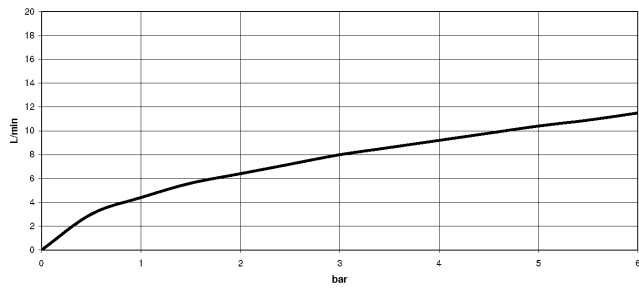

19 870 809

- 240mm projection
- pivotable spout 360°
- Optional swivel limiter available with swivel limiter set 12 823 970 90
- air-enriched flow and spray flow
- 1800 mm metal shower hose
- sprayface with anti-scaling system
- max. flow 8 l/min at 3 bar flow pressure
- lead-free
- This product can help a building meet the requirements of Green Building Rating Systems, e.g. LEED®, BREEAM®, DGNB

Recommended miscellaneous

Swivel limitation set -

12 823 970 90

Recommended miscellaneous

VAIA Dispenser with rosette - Dark Chrome 82 434 809-19

19 870 809

Flow rate chart

Certificates