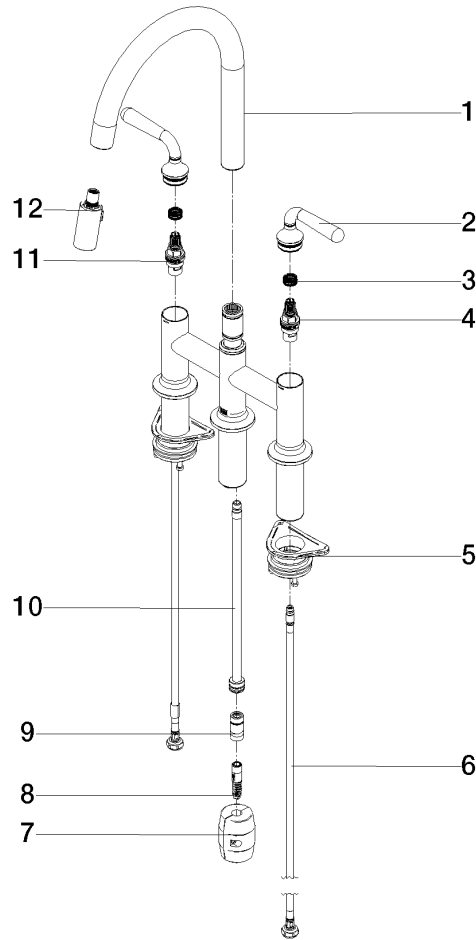

VAIA Three-hole bridge mixer Pull-down with spray function - Brushed Champagne (22kt Gold)

VAIA

19 870 809

- 240mm projection
- pivotable spout 360°
- Optional swivel limiter available with swivel limiter set 12 823 970 90
- air-enriched flow and spray flow
- 1800 mm metal shower hose
- sprayface with anti-scaling system
- max. flow 8 l/min at 3 bar flow pressure
- lead-free
- This product can help a building meet the requirements of Green Building Rating Systems, e.g. LEED®, BREEAM®, DGNB

Recommended miscellaneous

Swivel limitation set -

12 823 970 90

Recommended miscellaneous

**VAIA Dispenser with rosette -
Brushed Champagne (22kt Gold)**

82 434 809-46

VAIA Three-hole bridge mixer Pull-down with spray function - Brushed Champagne (22kt Gold)

VAIA

19 870 809

mm [inches]

1:5

Flow rate chart

Certificates

LGA_38633.

Belgaqua_24-005-
27_3.

19 870 809

Spare parts list

No.	Item Number	Name	Quantity used	Delivery time
1	90 28 22 397 00-46	spout	1	30
2	90 20 80 057 00-46	handle	2	-
Spare part can no longer be ordered, please order the replacement item				
3	90 12 12 232 00 90	fixing cap	2	2
4	90 90 03 130 00 90	top	1	2
5	04 30 11 040 00 90	fixing set	2	2
6	04 30 04 100 00 90	hose	2	2
7	04 21 50 010 00 90	accessories	1	2
8	04 30 02 120 00-85	hose	1	30
9	90 24 03 253 00 90	adaptor	1	2
10	04 28 20 067 00 90	pipe	1	2
11	90 90 03 131 00 90	top	1	2
12	90 18 40 317 00-46	shower	1	30