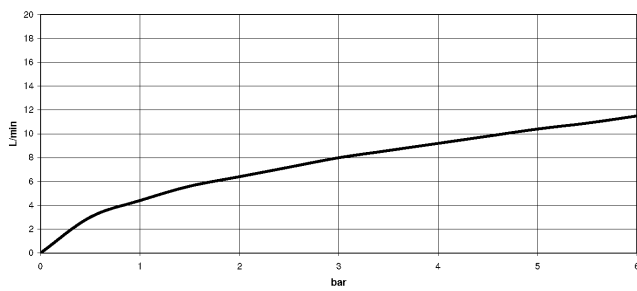

VAIA

19 870 809

mm [inches]

1:5

Flow rate chart

Certificates

LGA_38633.

Belgaqua_24-005-
27_3.