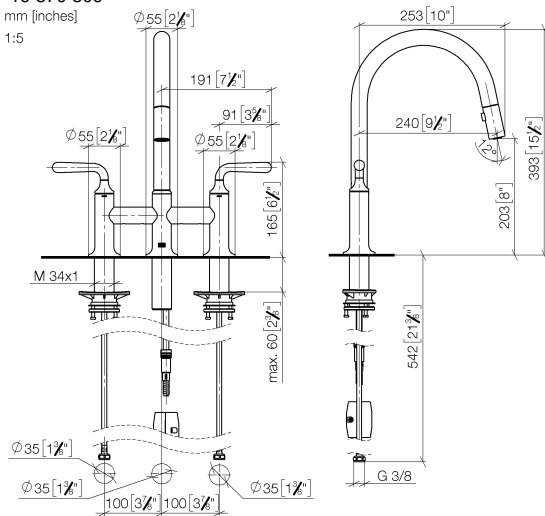

VAIA Three-hole bridge mixer Pull-down with spray function - Brushed Dark Platinum

VAIA

19 870 809

- 240mm projection
- pivotable spout 360°
- Optional swivel limiter available with swivel limiter set 12 823 970 90
- air-enriched flow and spray flow
- 1800 mm metal shower hose
- sprayface with anti-scaling system
- max. flow 8 l/min at 3 bar flow pressure
- lead-free
- This product can help a building meet the requirements of Green Building Rating Systems, e.g. LEED®, BREEAM®, DGNB

Recommended miscellaneous

Swivel limitation set -

12 823 970 90

Recommended miscellaneous

**VAIA Dispenser with rosette -
Brushed Dark Platinum**

82 434 809-99

19 870 809

mm [inches]

1:5

Flow rate chart

Certificates

LGA_38633.

Belgaqua_24-005-27_3.

19 870 809

Spare parts list

No.	Item Number	Name	Quantity used	Delivery time
1	90 28 22 397 00-99	spout	1	30
2	90 20 80 057 00-99	handle	2	-
Spare part can no longer be ordered, please order the replacement item				
3	90 12 12 232 00 90	fixing cap	2	2
4	90 90 03 130 00 90	top	1	2
5	04 30 11 040 00 90	fixing set	2	2
6	04 30 04 100 00 90	hose	2	2
7	04 21 50 010 00 90	accessories	1	2
8	04 30 02 120 00-85	hose	1	30
9	90 24 03 253 00 90	adaptor	1	2
10	04 28 20 067 00 90	pipe	1	2
11	90 90 03 131 00 90	top	1	2
12	90 18 40 317 00-99	shower	1	30