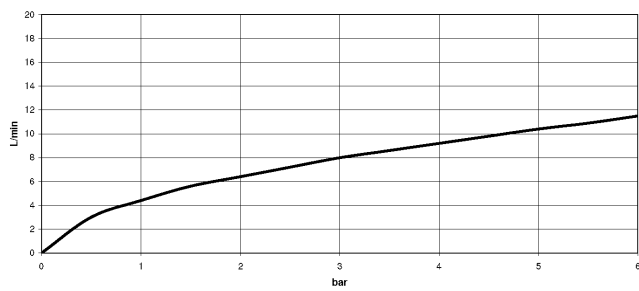

Flow rate chart

Certificates

LGA_38633.

Belgaqua_24-005-27_3.