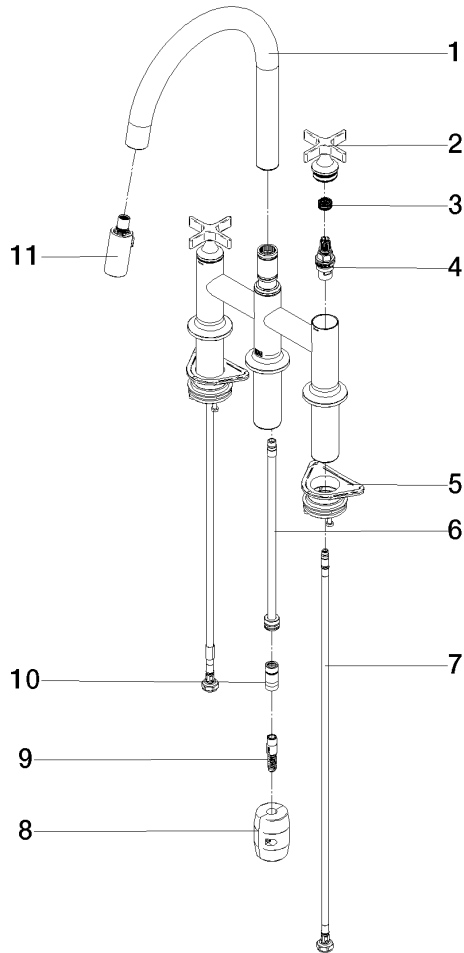

19 875 809

- 240mm projection
- pivotable spout 360°
- Optional swivel limiter available with swivel limiter set 12 823 970 90
- air-enriched flow and spray flow
- 1800 mm metal shower hose
- sprayface with anti-scaling system
- max. flow 8 l/min at 3 bar flow pressure
- lead-free
- This product can help a building meet the requirements of Green Building Rating Systems, e.g. LEED®, BREEAM®, DGNB

Recommended miscellaneous

Swivel limitation set -

12 823 970 90

Recommended miscellaneous

VAIA Dispenser with rosette -
Brushed Platinum

82 434 809-06

19 875 809

Flow rate chart

Certificates

LGA_38633.

Belgaqua_24-005-
27_3.

19 875 809

Spare parts list

No.	Item Number	Name	Quantity used	Delivery time
1	90 28 22 397 00-06	spout	1	10
2	90 20 80 036 00-06	handle	2	-
Spare part can no longer be ordered, please order the replacement item				
3	90 12 12 232 00 90	fixing cap	2	2
4	90 90 03 131 00 90	top	2	2
5	04 30 11 040 00 90	fixing set	2	2
6	04 28 20 067 00 90	pipe	1	2
7	04 30 04 101 00 90	hose	2	2
8	04 21 50 010 00 90	accessories	1	2
9	04 30 02 120 00-85	hose	1	30
10	90 24 03 253 00 90	adaptor	1	2
11	90 18 40 317 00-06	shower	1	10