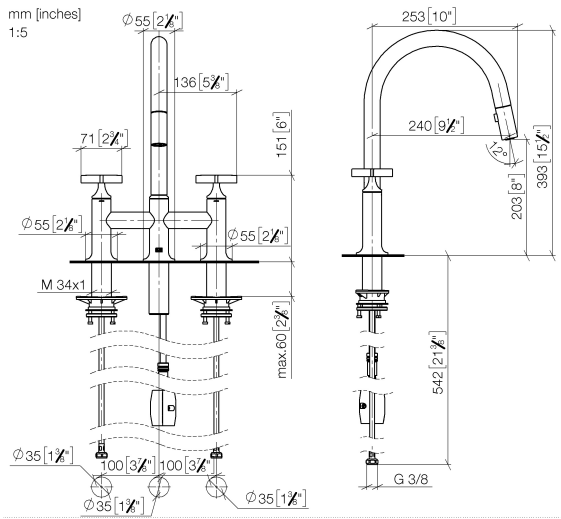

19 875 809

- 240mm projection
- pivotable spout 360°
- Optional swivel limiter available with swivel limiter set 12 823 970 90
- air-enriched flow and spray flow
- 1800 mm metal shower hose
- sprayface with anti-scaling system
- max. flow 8 l/min at 3 bar flow pressure
- lead-free
- This product can help a building meet the requirements of Green Building Rating Systems, e.g. LEED®, BREEAM®, DGNB

Recommended miscellaneous

Swivel limitation set -

12 823 970 90

Recommended miscellaneous

VAIA Dispenser with rosette -
Brushed Platinum

82 434 809-06

19 875 809

Flow rate chart

Certificates

LGA_38633.

Belgaqua_24-005-
27_3.

19 875 809

Spare parts list

No.	Item Number	Name	Quantity used	Delivery time
1	90 28 22 397 00-06	spout	1	10
2	90 20 80 036 00-06	handle	2	-
Spare part can no longer be ordered, please order the replacement item				
3	90 12 12 232 00 90	fixing cap	2	2
4	90 90 03 131 00 90	top	2	2
5	04 30 11 040 00 90	fixing set	2	2
6	04 28 20 067 00 90	pipe	1	2
7	04 30 04 101 00 90	hose	2	2
8	04 21 50 010 00 90	accessories	1	2
9	04 30 02 120 00-85	hose	1	30
10	90 24 03 253 00 90	adaptor	1	2
11	90 18 40 317 00-06	shower	1	10