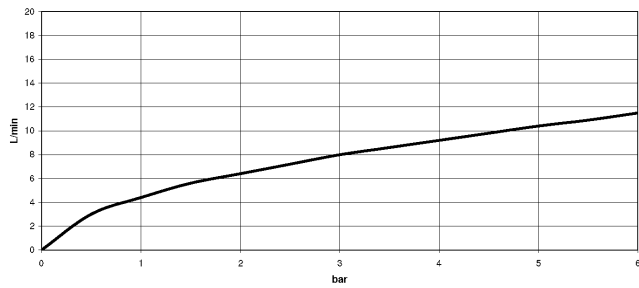

19 875 809

- 240mm projection
- pivotable spout 360°
- Optional swivel limiter available with swivel limiter set 12 823 970 90
- air-enriched flow and spray flow
- 1800 mm metal shower hose
- sprayface with anti-scaling system
- max. flow 8 l/min at 3 bar flow pressure
- lead-free
- This product can help a building meet the requirements of Green Building Rating Systems, e.g. LEED®, BREEAM®, DGNB

Recommended miscellaneous

Swivel limitation set -

12 823 970 90

Recommended miscellaneous

VAIA Dispenser with rosette -
Brushed Platinum

82 434 809-06

19 875 809

Flow rate chart