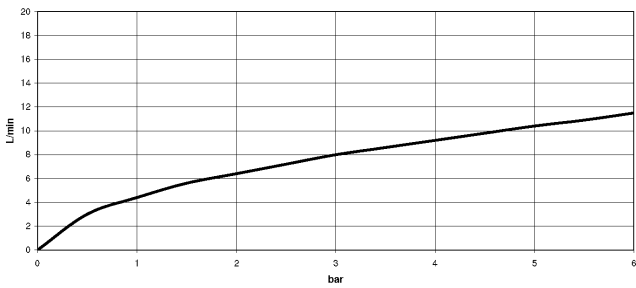

19 875 809

- 240mm projection
- pivotable spout 360°
- Optional swivel limiter available with swivel limiter set 12 823 970 90
- air-enriched flow and spray flow
- 1800 mm metal shower hose
- sprayface with anti-scaling system
- max. flow 8 l/min at 3 bar flow pressure
- lead-free
- This product can help a building meet the requirements of Green Building Rating Systems, e.g. LEED®, BREEAM®, DGNB

Recommended miscellaneous

Swivel limitation set -

12 823 970 90

Recommended miscellaneous

VAIA Dispenser with rosette - Platinum

82 434 809-08

19 875 809

Flow rate chart

Product version from 7/1/2023

No.	Item Number	Name	Quantity used	Delivery time
	90 28 22 397 00-08	spout	16	40